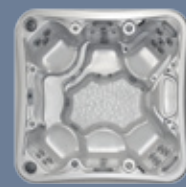

Marquis. the ultimate hot tub experience!

MARQUIS SIGNATURE COLLECTION FEATURES

control system	8-button control system, auxiliary controls
jet pumps	two MP160 (dual-speed), 320 GPM
SmartClean™	dual vortex filters
ConstantClean™	in-line sanitation system
ozonator	solid-state, corona discharge
jet trim accents	stainless steel jet trim
spa interior	all available DuraShell® colors
exterior	DuraWood
DuraBase	solid sheet, ABS plastic
DuraCover™	2 lb. density foam
waterfall	two waterfall features
cushioned headrests	four
MoodMaker™ lights	LED accent lights
Aqua Ambiance™	LED light

MARQUIS SIGNATURE COLLECTION OPTIONS

Adagio™ audio	stereo system, 2 pop-up speakers with sub woofer and remote control
Constellation™	LED interior/exterior color light system
cedar exterior	Western Red Cedar

MARQUIS ULTIMATE UPGRADE OPTION

Adagio™ audio	stereo system, 2 pop-up speakers with sub woofer and remote control
Constellation™	LED interior/exterior color light system
Environments™	DuraWood Step 1, 34" storage bench 36" towel bar
cover lift	Cover Companion
towels	two plush towels

the euphoria

super deep therapy seat with knee and all-back jets

deep therapy seat with back leg jets

bather's control panel faces inward

entry step/cool-down seat

H.O.T. Zone pillar whirlpool therapy

bucket seat with upper- and mid-back jets

cushioned headrests

ConstantClean™ inline sanitation system with ozonator

deep therapy seat with back jets

Adagio™ audio system speakers

Tri-Zone control

captain's seat with wrist and neck jets plus auxiliary seat control

soothing waterfalls

SmartClean™ filtration with auto clean up and dual vortex skimmers

reflexology footwell

H.O.T. Zone pillar whirlpool therapy