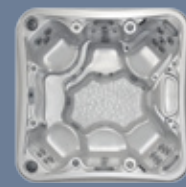

Marquis. the ultimate hot tub experience!

MARQUIS SIGNATURE COLLECTION FEATURES*

control system	7-button control system
jet pumps	one HP120 (dual-speed), 120 GPM
SmartClean™	single vortex filter
ConstantClean™	in-line sanitation system
ozonator	solid-state, corona discharge
jet trim accents	stainless steel jet trim
spa interior	all available DuraShell® colors
exterior	DuraWood
DuraBase	solid sheet, ABS plastic
DuraCover™	2 lb. density foam
waterfall	two waterfall features
cushioned headrests	two
MoodMaker™ lights	LED accent lights
Aqua Ambiance™	LED light

MARQUIS SIGNATURE COLLECTION OPTIONS

Adagio™ audio	stereo system, 4 surface mounted speakers, sub woofer, remote control
Constellation™	LED interior/exterior color light system
cedar exterior	Western Red Cedar
pump upgrade	MP160, 240V, 160 GPM

MARQUIS ULTIMATE UPGRADE OPTION

Adagio™ audio	stereo system, 4 surface mounted speakers, sub woofer, remote control
Constellation™	LED interior/exterior color light system
Environments™	DuraWood Step I, 34" storage bench
cover lift	36" towel bar
towels	Cover Catch
	two plush towels

* Also available as a Discovery model

the rendezvous

- bather's control panel faces inward
- reflexology footwell
- deep therapy seat with mid- and lower-back jets
- Adagio™ audio system speakers
- cushioned headrests
- ConstantClean™ inline sanitation system with ozonator

*The Rendezvous is also available as a Discovery model, a basic configuration with the following: DuraWood with polysheet bottom, Glacier acrylic, no water features; plus optional upgrades: DuraShell colors, ozone, natural cedar exterior and pump upgrade.