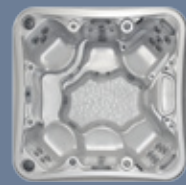

Marquis. the ultimate hot tub experience!

MARQUIS SIGNATURE COLLECTION FEATURES

control system	10-button control system
jet pumps	three MP160 (dual-speed), 480 GPM
SmartClean™	dual vortex filters
ConstantClean™	in-line sanitation system
ozonator	solid-state, corona discharge
jet trim accents	stainless steel jet trim
spa interior	all available DuraShell® colors
exterior	DuraWood
DuraBase	solid sheet, ABS plastic
DuraCover™	2 lb. density foam
waterfall	two waterfall features
cushioned headrests	four
MoodMaker™ lights	LED accent lights
Aqua Ambiance™	LED light
beverage cooler	built in beverage cooler

MARQUIS SIGNATURE COLLECTION OPTIONS

Adagio™ audio	stereo system, 2 pop-up speakers with sub woofer and remote control
Constellation™	LED interior/exterior color light system
cedar exterior	Western Red Cedar

MARQUIS ULTIMATE UPGRADE OPTION

Adagio™ audio	stereo system, 2 pop-up speakers with sub woofer and remote control
Constellation™	LED interior/exterior color light system
E-Suite	Aquavision monitor
Environments™	DuraWood Step 1, 34" storage bench
	36" towel bar
cover lift	Cover Companion
towels	two plush towels

the show

- E-Suite monitor (option) beverage cooler (standard)
- soothing waterfall
- SmartClean™ filtration with auto clean up and dual vortex skimmers
- Adagio audio system speakers
- **H.O.T. Zone pillar therapy**
- soothing waterfall
- reflexology footwell
- Adirondack chair with **H.O.T. Zone foot therapy, legs jets, H.O.T. Zone lumbar therapy and neck jets**
- cushioned headrests