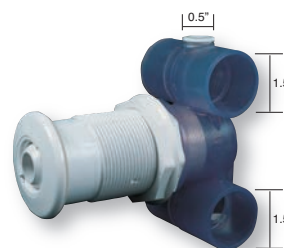

Hydro Air Hydrojet

HY4007	Hydroair hydrojet with for GRP (1.5m ³ /h @ 7m) - imperial (inch) glue connections	
HY4007/M	Hydroair hydrojet with for GRP (1.5m ³ /h @ 7m) - metric glue connections	

Hayward Dyna Skim Weir

HA4038SP	Hayward dyna skim weir skimmer - concrete - 2" BSP threaded connections	
HA4038	Hayward dyna skim weir skimmer - GRP - 2" BSP threaded connections	

Air Injector

HY6427	16 holes - imperial (1") glue connections	
---------------	---	--

Hydroair Plate Skimmer

HY4033	Hydroair plate skimmer - imperial (inch) glue connections	
---------------	---	--

Hydroair Hydrojet

ZZ4017	Hydrojet with extensionn for concrete (1.5m ³ /h @ 7m H-O)-imperial (inch) glue connections	
---------------	--	--