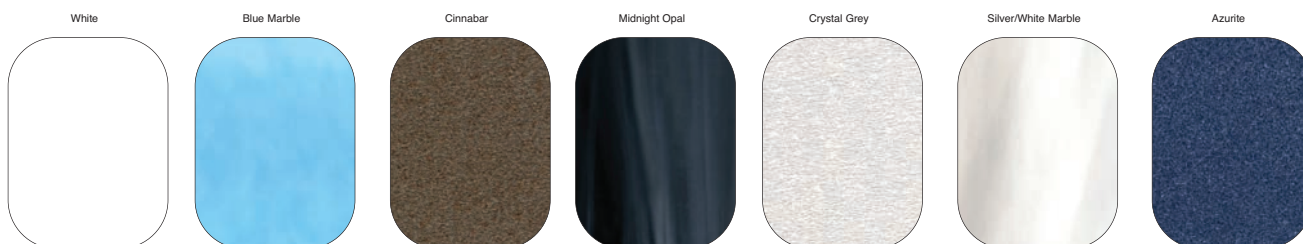

Specifications are subject to change without prior notice. Please call Export department for more information.

Spa Colour Chart

PAS Spas - Domestic

Model	White	Blue Marble	Cinnabar	Crystal Grey	Silver White Marble	Azurite	Midnight Opal
PAS 1	✓	✓	✓	✓	✓	✓	✓
PAS 2	✓	✓	✓	✓	✓	✓	✓
PAS 6	✓	✓	✓	✓	✓	✓	✓