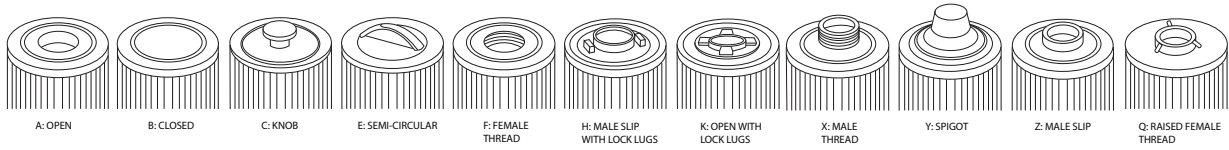

Spa Filter Replacements