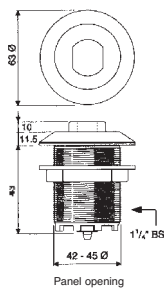

Push Button - White

HG3890W White push button