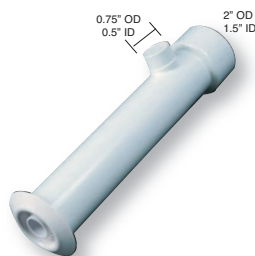

Spa Fittings

Hydroair Extended Venturi Tee

HY4015 Hydroair extended venturi tee for concrete (5m³/h @ 9m) - imperial (inch) glue connections