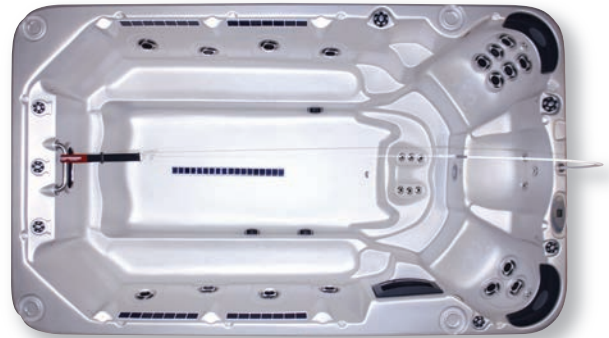

Carnival

Description

Dimensions: 3810 x 2280 x 1300
Seats - 11
Stainless Steel Jets - 29
Electrical Supply - 32A
Heater - 3kW
Turbo Air - 900W Heater
1 x Stainless Steel River Swim Jet
Ozone with Corona Discharge
U/W LED Light

Price Euros €