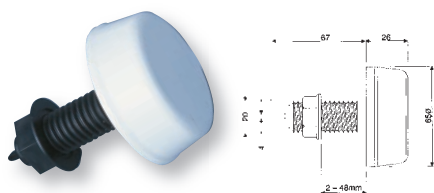

Chrome Push Button

HG3892 Soft air bellow

Chrome Push Button

HG3890C Chrome push button