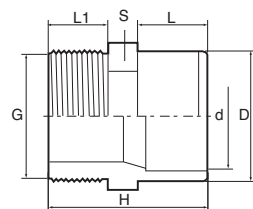

	L	Z	E	DN	D
CGP050ET	31	26	63	40	50
CGP063ET	38	32.5	77.5	50	63

PVC Tee 90° - To Glue

Code	Description	Box Qty	Unit Price Euros €
CGP050ET	Ø50 PVC tee 90° to glue	48	
CGP063ET	Ø63 PVC tee 90° to glue	24	

	L	L1	E	H	DN	D x G
CGP050SN	31	30	62	65	40	50 x 1.5"
CGP063SN	38	30	77.5	75	50	63 x 2"

PVC Socket Nipple

Code	Description	Box Qty	Unit Price Euros €
CGP050SN	Socket nipple Ø50 x 1.5"	68	
CGP063SN	Socket nipple Ø63 x 2"	46	

	L	L1	H	S	DN	D - d x G
CGP050HN	31	25	70	55	40	50-40 x 1.5"
CGP063HN	38	25	78	65	50	63-50 x 2"

PVC Hex Nipple

Code	Description	Box Qty	Unit Price Euros €
CGP050HN	Hex nipple Ø50-40 x 1.5"	68	
CGP063HN	Hex nipple Ø63 x 2"	38	