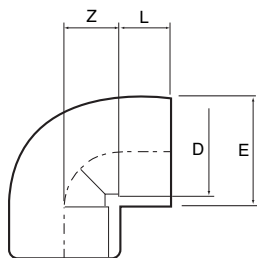

Certikin
brings water to life

Certikin PVC Fittings - Metric

	L	Z	E	DN	D
CGP05090	31	26	61	40	50
CGP06390	38	32.5	76	50	63

PVC Elbow 90° - To Glue

Code	Description	Box Qty	Unit Price Euros €
CGP05090	Ø50 PVC elbow 90° to glue	60	
CGP06390	Ø63 PVC elbow 90° to glue	36	