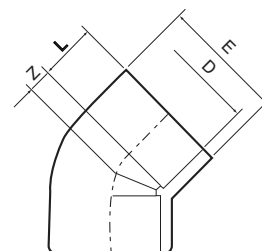

Certikin
brings water to life

Certikin PVC Fittings - Metric

	L	Z	E	DN	D
CGP05090	31	26	61	40	50
CGP06390	38	32.5	76	50	63

PVC Elbow 90° - To Glue

Code	Description	Box Qty	Unit Price Euros €
CGP05090	Ø50 PVC elbow 90° to glue	60	
CGP06390	Ø63 PVC elbow 90° to glue	36	

	L	Z	E	DN	D
CGP05045	31	11.5	61	40	50
CGP06345	38	14	76	50	63

PVC Elbow 45° - To Glue

Code	Description	Box Qty	Unit Price Euros €
CGP05045	Ø50 PVC elbow 45° to glue	80	
CGP06345	Ø63 PVC elbow 45° to glue	45	