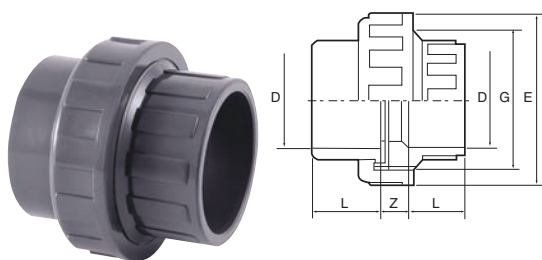

Certikin PVC Fittings - Metric

	L	Z	G	E	D
CGP050SU	31	17	2 1/4"	80	50
CGP063SU	38	21	2 1/4"	99	63

PVC Socket Union To Glue

Code	Description	Box Qty	Unit Price Euros €
CGP050SU	Socket union Ø50	30	
CGP063SU	Socket union Ø63	12