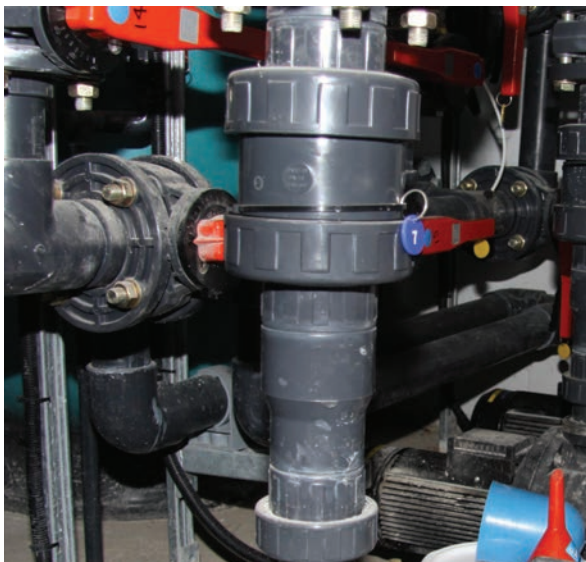

pipes & fittings - we've got them!

Certikin stock a comprehensive range of pipe and fittings, valves and accessories - if you don't see what you need call us as we probably have it in stock!
Export +44 (0) 1993 700744 or
Email: export@certikin.co.uk

Certikin
brings water to life

Certikin PVC Fittings - Metric

	L	Z	E	DN	D
CGP05090	31	26	61	40	50
CGP06390	38	32.5	76	50	63

PVC Elbow 90° - To Glue

Code	Description	Box Qty	Unit Price Euros €
CGP05090	Ø50 PVC elbow 90° to glue	60	
CGP06390	Ø63 PVC elbow 90° to glue	36	

	L	Z	E	DN	D
CGP05045	31	11.5	61	40	50
CGP06345	38	14	76	50	63

PVC Elbow 45° - To Glue

Code	Description	Box Qty	Unit Price Euros €
CGP05045	Ø50 PVC elbow 45° to glue	80	
CGP06345	Ø63 PVC elbow 45° to glue	45	

	L	Z	E	DN	D
CGP050ET	31	26	63	40	50
CGP063ET	38	32.5	77.5	50	63

PVC Tee 90° - To Glue

Code	Description	Box Qty	Unit Price Euros €
CGP050ET	Ø50 PVC tee 90° to glue	48	
CGP063ET	Ø63 PVC tee 90° to glue	24	

	L	L1	E	H	DN	D x G
CGP050SN	31	30	62	65	40	50 x 1.5"
CGP063SN	38	30	77.5	75	50	63 x 2"

PVC Socket Nipple

Code	Description	Box Qty	Unit Price Euros €
CGP050SN	Socket nipple Ø50 x 1.5"	68	
CGP063SN	Socket nipple Ø63 x 2"	46	

	L	L1	H	S	DN	D - d x G
CGP050HN	31	25	70	55	40	50-40 x 1.5"
CGP063HN	38	25	78	65	50	63-50 x 2"

PVC Hex Nipple

Code	Description	Box Qty	Unit Price Euros €
CGP050HN	Hex nipple Ø50-40 x 1.5"	68	
CGP063HN	Hex nipple Ø63 x 2"	38	

	L	L1	Z	DN	D x G
CGP050MTU	31	21	48	40	50 x 1.5"
CGP063MTU	38	25	62	50	63 x 2"

PVC Union MT-FP

Code	Description	Box Qty	Unit Price Euros €
CGP050MTU	Union MT-FP Ø50 x 1.5"	30	
CGP063MTU	Union MT-FP Ø63 x 2"	12