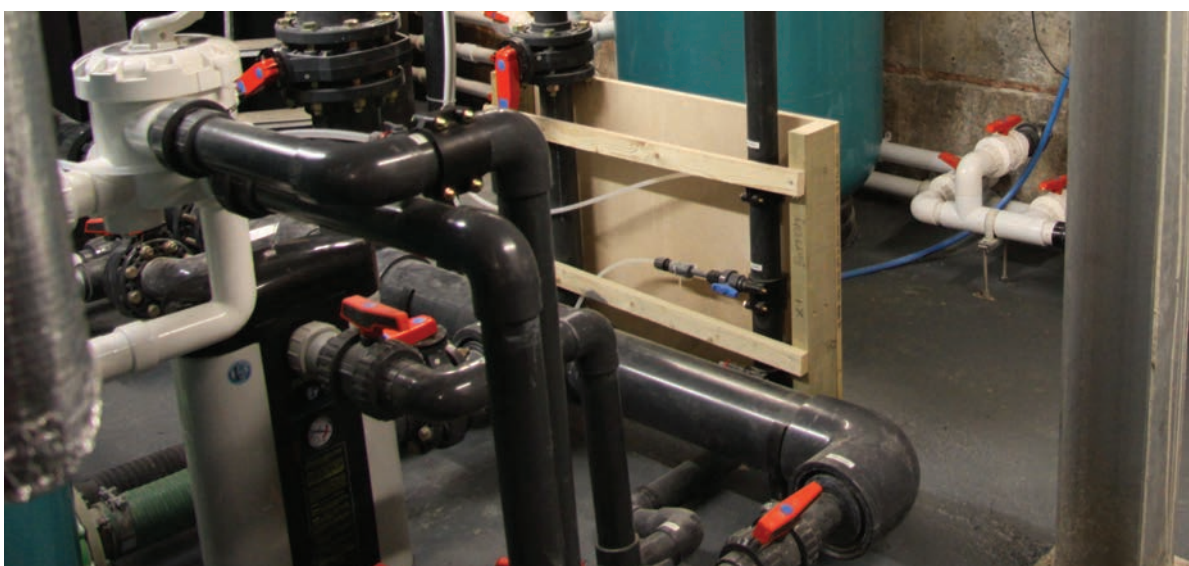

pipes & fittings - we've got them!

Certikin stock a comprehensive range of pipe and fittings, valves and accessories - if you don't see what you need call us as we probably have it in stock!
Export +44 (0) 1993 700744 or
Email: export@certikin.co.uk

Certikin
brings water to life

Certikin PVC Fittings - Metric

	L	Z	E	DN	D
CGP05090	31	26	61	40	50
CGP06390	38	32.5	76	50	63

PVC Elbow 90° - To Glue

Code	Description	Box Qty	Unit Price Euros €
CGP05090	Ø50 PVC elbow 90° to glue	60	
CGP06390	Ø63 PVC elbow 90° to glue	36	

	L	Z	E	DN	D
CGP05045	31	11.5	61	40	50
CGP06345	38	14	76	50	63

PVC Elbow 45° - To Glue

Code	Description	Box Qty	Unit Price Euros €
CGP05045	Ø50 PVC elbow 45° to glue	80	
CGP06345	Ø63 PVC elbow 45° to glue	45	

	L	Z	E	DN	D
CGP050ET	31	26	63	40	50
CGP063ET	38	32.5	77.5	50	63

PVC Tee 90° - To Glue

Code	Description	Box Qty	Unit Price Euros €
CGP050ET	Ø50 PVC tee 90° to glue	48	
CGP063ET	Ø63 PVC tee 90° to glue	24	

	L	L1	E	H	DN	D x G
CGP050SN	31	30	62	65	40	50 x 1.5"
CGP063SN	38	30	77.5	75	50	63 x 2"

PVC Socket Nipple

Code	Description	Box Qty	Unit Price Euros €
CGP050SN	Socket nipple Ø50 x 1.5"	68	
CGP063SN	Socket nipple Ø63 x 2"	46	

	L	L1	H	S	DN	D - d x G
CGP050HN	31	25	70	55	40	50-40 x 1.5"
CGP063HN	38	25	78	65	50	63-50 x 2"

PVC Hex Nipple

Code	Description	Box Qty	Unit Price Euros €
CGP050HN	Hex nipple Ø50-40 x 1.5"	68	
CGP063HN	Hex nipple Ø63 x 2"	38	

	L	L1	Z	DN	D x G
CGP050MTU	31	21	48	40	50 x 1.5"
CGP063MTU	38	25	62	50	63 x 2"

PVC Union MT-FP

Code	Description	Box Qty	Unit Price Euros €
CGP050MTU	Union MT-FP Ø50 x 1.5"	30	
CGP063MTU	Union MT-FP Ø63 x 2"	12