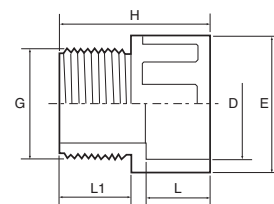

L	L1	E	H	DN	D x G
CGP050SN	31	30	62	65	40	50 x 1.5"
CGP063SN	38	30	77.5	75	50	63 x 2"

PVC Socket Nipple

Code	Description	Box Qty	Unit Price Euros €
CGP050SN	Socket nipple Ø50 x 1.5"	68	
CGP063SN	Socket nipple Ø63 x 2"	46