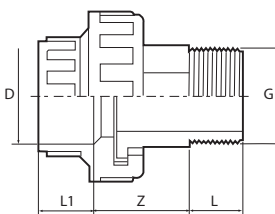

	L	L1	E	H	DN	D x G
CGP050SN	31	30	62	65	40	50 x 1.5"
CGP063SN	38	30	77.5	75	50	63 x 2"

PVC Socket Nipple

Code	Description	Box Qty	Unit Price Euros €
CGP050SN	Socket nipple Ø50 x 1.5"	68	
CGP063SN	Socket nipple Ø63 x 2"	46	

	L	L1	H	S	DN	D - d x G
CGP050HN	31	25	70	55	40	50-40 x 1.5"
CGP063HN	38	25	78	65	50	63-50 x 2"

PVC Hex Nipple

Code	Description	Box Qty	Unit Price Euros €
CGP050HN	Hex nipple Ø50-40 x 1.5"	68	
CGP063HN	Hex nipple Ø63 x 2"	38	