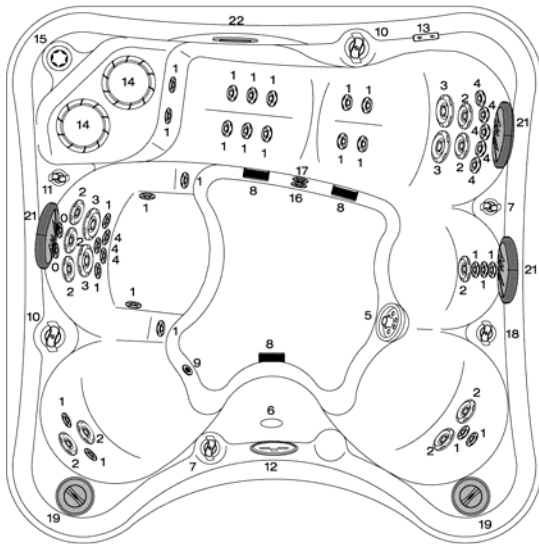

2011 Wish

Dimensions	213CMx213CM
Height	89CM
Corner Radius	30.5CM
Seating Capacity/Positions	5/5
Weight Dry/Lbs	356K
Weight Full/Lbs	1642K
Water Capacity/Gallons	1287L
Total Therapy Jets	50

0. 320-6742 HK 8 Directional Neck Jet
1. 320-6742 HK 8 Directional SS/Gray Jet Insert
1. 320-6743 HK 8 Spinning SS/Gray Jet Insert
1. 320-6754 HK 8 Jet Assembly
2. 320-6744 HK 12 Directional SS/Gray Jet Insert
2. 320-6745 HK 12 Spinning SS/Gray Jet Insert
2. 320-6746 HK 12 Multi-Port SS/Gray Jet Insert
2. 320-6755 HK 12 Jet Assembly
3. 320-6747 HK 16 Directional SS/Gray Jet Insert
3. 320-6748 HK 16 Spinning SS/Gray Jet Insert
3. 320-6749 HK 16 Multi-Port SS/Gray Jet Insert
3. 320-6756 HK 16 Jet Assembly
4. 320-6646 HK 40 SS Escutcheon
4. 320-6639 HK 40 Jet Back
4. 320-6624A HK 40 Wall Fitting
5. 320-6762 Geyer Jet
6. 20301 Spa Light
7. 340-6253 Air Control
7. 350-6327 Air Control Cap
7. 350-6328 Air Control Handle
8. 320-6758 Suction Cover
8. 320-6759 Compensator Ring

8. 320-6760 Suction Fitting
9. 320-6752 Floor Drain
10. 350-6317 Tri-Zone Handle & Insert
10. 350-6312 Tri-Zone Assembly
10. 350-6322 Tri-Zone Handle
10. 350-6323 Tri-zone Cap
11. 350-6319 Neck Jet Valve
12. 650-0665 Topside Panel
12. 650-0669 Topside Panel Overlay
13. 650-0666 Auxiliary Panel
13. 650-0709 Auxiliary Panel Overlay
14. 370-0209 Filter Canister
15. 990-0793 Frog Assembly
15. 990-0775 Frog Cartridge Holder
15. 990-0790 Frog Cap
16. 320-6742 Frog Return Jet Insert
17. 320-6742 Ozone Return Jet Insert
18. 350-6318 Waterfall Valve
18. 350-6316 Waterfall Handle
18. 350-6301 Waterfall Insert
19. 740-0157Speakers
20. 740-0169 Constellation Light Shell
20. 740-0171 Constellation Light Lens Shell
21. 26019 Pillows
22. 370-0682 Waterfall Fitting
- ** 630-6122 Pump 2
- ** 630-6122 Pump 1
- ** 600-6303 PC Board
- ** 600-6212 Sensors
- ** 740-0657 Heater