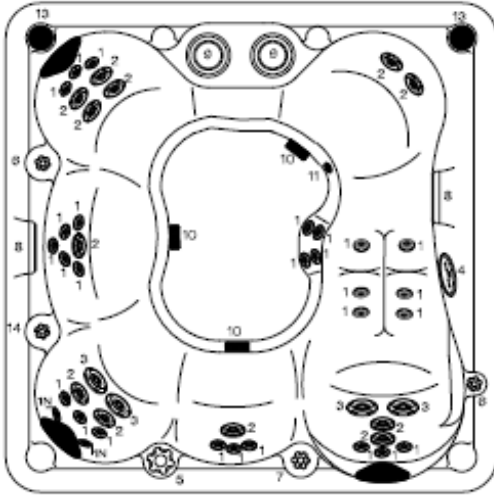

2011 545

Dimensions	213CMx213CM
Height	86CM
Seating Capacity/Positions	6/6
Weight Dry/Lbs	336K
Weight Full/Lbs	1659K
Water Capacity/Gallons	1323L
Total Therapy Jets	45

1. 320-6724 HK 8 Directional SS/Gray Jet Insert
1. 320-6725 HK 8 Spinning SS/Gray Jet Insert
1. 320-6754 HK 8 Jet Assembly
2. 320-6726 HK 12 Directional SS/Gray Jet Insert
2. 320-6727 HK 12 Spinning SS/Gray Jet Insert
2. 320-6728 HK 12 Multi-Port SS/Gray Jet Insert
2. 320-6755 HK 12 Jet Assembly
3. 320-6729 HK 16 Directional SS/Gray Jet Insert
3. 320-6730 HK 16 Spinning SS/Gray Jet Insert
3. 320-6756 HK 16 Jet Assembly
4. 650-0674 Topside Control Panel
4. 650-0675 Overlay for Topside
5. 350-6304 Complete Valve
5. 350-6335 Valve Handle and Insert
6. 340-6251 Air Control
7. 350-6303 Waterfall Valve
8. 370-0681 Waterfall Fitting
9. 370-0249 Filter Canister
10. 320-6758 Suction Cover
10. 320-6759 Compensator Ring
10. 320-6760 Suction Fitting
11. 320-6735 Floor Drain
10. 350-6318 Neck Jet Valve
12. 740-0682 LED Light
12. 740-0662 Light Housing
- ** 740-0169 Waterfall Light
- ** 990-6373 Pillows
- ** 630-6122 Pump 1
- ** 630-6119 Pump 2
- ** 600-6212 Sensors