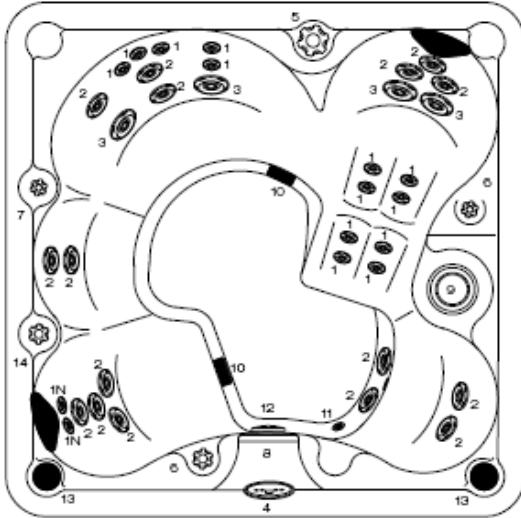

2011 435

Dimensions	195.5CMx195.5CM
Height	86CM
Seating Capacity/Positions	4/5
Weight Dry/Lbs	227K
Weight Full/Lbs	1399K
Water Capacity/Gallons	1173L
Total Therapy Jets	35

1. 320-6724 HK 8 Directional SS/Gray Jet Insert
1. 320-6725 HK 8 Spinning SS/Gray Jet Insert
1. 320-6754 HK 8 Jet Assembly
2. 320-6726 HK 12 Directional SS/Gray Jet Insert
2. 320-6727 HK 12 Spinning SS/Gray Jet Insert
2. 320-6728 HK 12 Multi-Port SS/Gray Jet Insert
2. 320-6755 HK 12 Jet Assembly
2. 320-6709 HK 12 Compensator Ring
3. 320-6729 HK 16 Directional SS/Gray Jet Insert
3. 320-6730 HK 16 Spinning SS/Gray Jet Insert
3. 320-6756 HK 16 Jet Assembly
4. 650-0674 Topside Control Panel
4. 650-0675 Overlay 2 Pump
4. 650-0676 Overlay 1 Pump
5. 350-6304 Complete Valve
5. 350-6335 Valve Handle and Insert
6. 340-6251 Air Control
7. 350-6303 Waterfall Valve
8. 370-0681 Waterfall Fitting
9. 370-0249 Filter Canister
10. 320-6758 Suction Cover
10. 320-6759 Compensator Ring
10. 320-6760 Suction Fitting
11. 320-6735 Floor Drain
10. 350-6318 Neck Jet Valve
12. 740-0682 LED Light
12. 740-0662 Light Housing
- ** 740-0169 Waterfall Light
- ** 990-6373 Pillows
- ** 630-6122 Pump 1
- ** 630-6119 Pump 2 (optional)
- ** 600-6212 Sensors