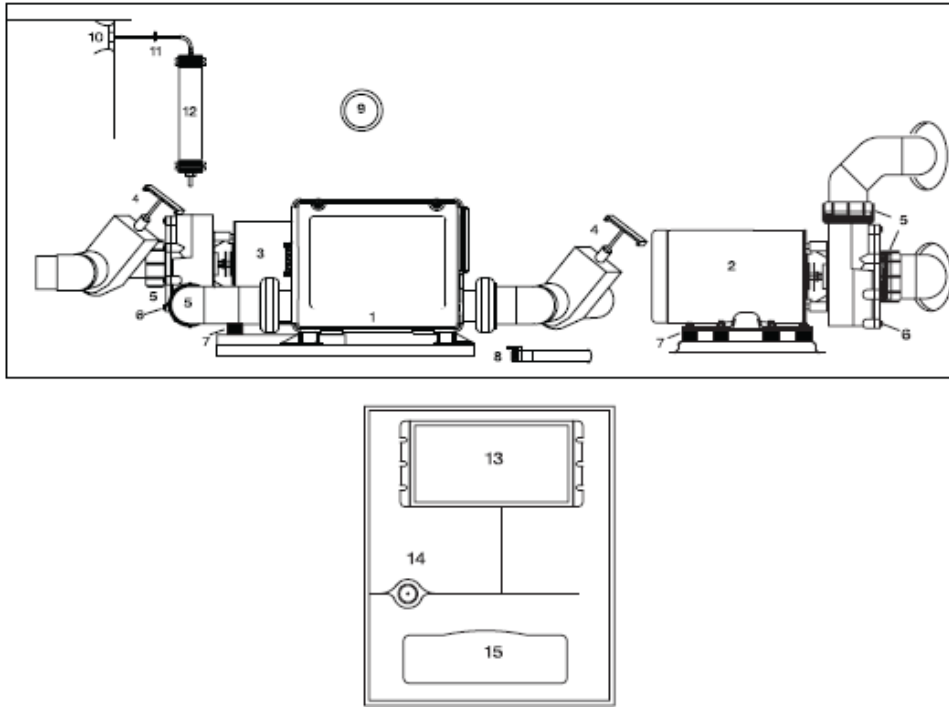

2011 545 Equipment

1. 650-0673 Spa Pack
2. 630-6122 Pump 1
3. 630-6119 Pump 2
4. 350-6225 Slice Valves
5. 600-0878 Pump Unions
6. 630-6102 Pump Plug
7. 630-6121 Motor Mounts
8. 360-0215 Drain Valve
9. 740-0682 LED Light
- 10 630-6023 Ozone Fitting
11. 350-0520 1/4" Check Valve
- 12 20170 Ozonator
- 13.740-0155 Power Supply Stereo
14. 740-0162 MP3/I-Pod Jack
15. 740-0188 CD Player
- ** 740-0680 Ipod Docking Station