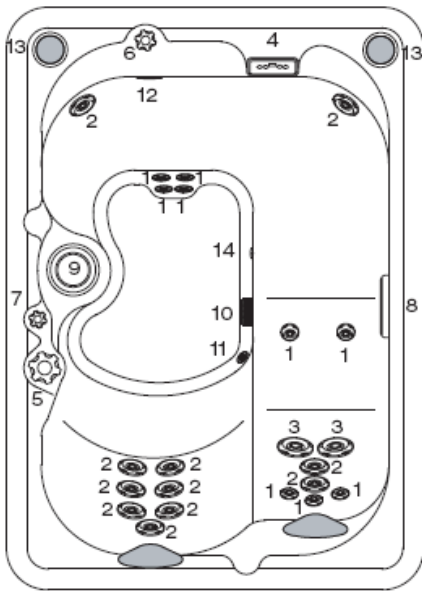

2011 322

Dimensions	152CMx213CM
Height	75CM
Seating Capacity/Positions	3/4
Weight Dry/Lbs	181K
Weight Full/Lbs	919K
Water Capacity/Gallons	738L
Total Therapy Jets	22

1. 320-6724 HK 8 Directional SS/Gray Jet Insert
1. 320-6725 HK 8 Spinning SS/Gray Jet Insert
1. 320-6754 HK 8 Jet Assembly
2. 320-6726 HK 12 Directional SS/Gray Jet Insert
2. 320-6727 HK 12 Spinning SS/Gray Jet Insert
2. 320-6728 HK 12 Multi-Port SS/Gray Jet Insert
2. 320-6755 HK 12 Jet Assembly
3. 320-6729 HK 16 Directional SS/Gray Jet Insert
3. 320-6730 HK 16 Spinning SS/Gray Jet Insert
3. 320-6756 HK 16 Jet Assembly
4. 650-0674 Topside Control Panel
4. 650-0675 Overlay for Topside
5. 350-6304 Complete Valve
5. 350-6335 Valve Handle and Insert
6. 340-6251 Air Control
7. 350-6303 Waterfall Valve
8. 370-0681 Waterfall Fitting
9. 370-0249 Filter Canister
10. 320-6758 Suction Cover
10. 320-6759 Compensator Ring
10. 320-6760 Suction Fitting
11. 320-6735 Floor Drain
10. 350-6318 Neck Jet Valve
12. 20301 LED Light
12. 740-0662 Light Housing
- ** 990-6373 Pillows
- ** 630-6122 Pump
- ** 600-6212 Sensors