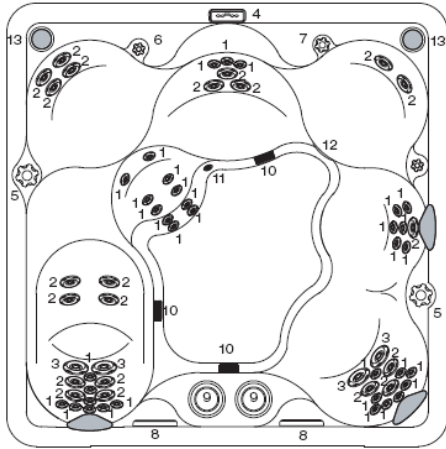

2011 660

Dimensions	228CMx228CM
Height	86CM
Radius	15CM
Seating Capacity/Positions	6/7
Weight Dry/Lbs	354K
Weight Full/Lbs	1828K
Water Capacity/Gallons	1476L
Total Therapy Jets	60

1. 320-6724 HK 8 Directional SS/Gray Jet Insert
1. 320-6725 HK 8 Spinning SS/Gray Jet Insert
1. 320-6754 HK 8 Jet Assembly
2. 320-6726 HK 12 Directional SS/Gray Jet Insert
2. 320-6727 HK 12 Spinning SS/Gray Jet Insert
2. 320-6728 HK 12 Multi Port SS/Gray Jet Insert
2. 320-6755 HK 12 Jet Assembly
3. 320-6729 HK 16 Directional SS/Gray Jet Insert
3. 320-6730 HK 16 Spinning SS/Gray Jet Insert
3. 320-6756 HK 16 Jet Assembly
4. 650-0674 Topside Control Panel
4. 650-0675 Overlay for Topside
5. 350-6304 Complete Valve
5. 350-6335 Valve Handle and Insert
6. 340-6251 Air Control
7. 350-6303 Waterfall Valve
8. 370-0681 Waterfall Fitting
9. 370-0249 Filter Canister
10. 320-6758 Suction Cover
10. 320-6759 Compensator Ring
10. 320-6760 Suction Fitting
11. 320-6735 Floor Drain
10. 350-6318 Neck Jet Valve
12. 740-0682 LED Light
12. 740-0662 Light Housing
- ** 320-6733 Ozone Jet
- ** 740-0169 Waterfall Light
- ** 990-6373 Pillows
- ** 630-6122 Pump 1
- ** 630-6119 Pump 2
- ** 600-6212 Sensors