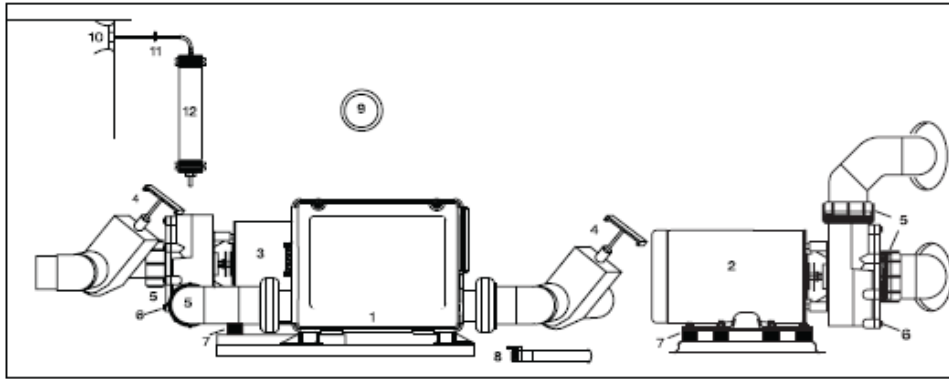

2011 660 Equipment

1. 650-0673 Spa Pack
2. 630-6122 Pump 1
3. 630-6119 Pump 2
4. 350-6225 Slice Valves
5. 600-0878 Pump Unions
6. 630-6102 Pump Plug
7. 630-6121 Motor Mounts
8. 360-0215 Drain Valve
9. 740-0682 LED Light
10. 630-6023 Ozone Fitting
11. 350-0520 1/4" Check Valve
12. 20170 Ozonator
13. 740-0155 Power Supply Stereo
14. 740-0162 MP3/I-Pod Jack
15. 740-0188 CD Player
- ** 740-0680 I-pod Docking Station