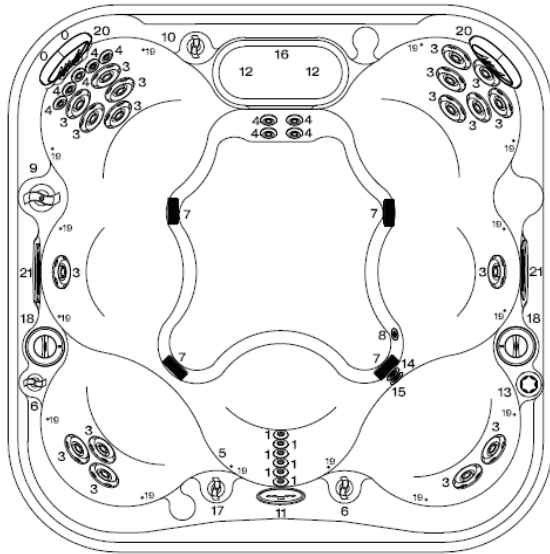

2011 DESTINY

Dimensions	213CMx213CM
Height	89CM
Corner Radius	43CM
Seating Capacity/Positions	7/7
Weight Dry/Lbs	363K
Weight Full/Lbs	1762K
Water Capacity/Gallons	1400L
Total Therapy Jets	35

0. 320-6742 HK 8 Directional Neck Jet
1. 320-6742 HK 8 Directional SS/Gray Jet Insert
1. 320-6743 HK 8 Spinning SS/Gray Jet Insert
1. 320-6754 HK 8 Jet Assembly

3. 320-6747 HK 16 Directional SS/Gray Jet Insert
3. 320-6748 HK 16 Spinning SS/Gray Jet Insert
3. 320-6749 HK 16 Multi-Port SS/Gray Jet Insert
3. 320-6756 HK 16 Jet Assembly
4. 320-6646 HK 40 SS Escutcheon
4. 320-6639 HK 40 Jet Back
4. 320-6624A HK 40 Wall Fitting
5. 20301 LED Light
5. 740-0575 Light Assembly
6. 340-6253 Air Control
6. 350-6327 Air Control Cap
6. 350-6328 Air Control Handle
7. 320-6758 Suction Cover
7. 320-6759 Compensator Ring
7. 320-6760 Suction Fitting
8. 320-6752 Floor Drain
9. 350-6317 Tri-Zone Handle & Insert

9. 350-6312 Tri-Zone Assembly
9. 350-6322 Tri-Zone Handle
9. 350-6323 Tri-zone Cap
10. 350-6319 Neck Jet Valve
11. 650-0665 Topside Panel
11. 650-0669 Topside Panel Overlay
12. 370-0209 Filter Canister
13. 990-0793 Frog Assembly
13. 990-0775 Frog Cartridge Holder
13. 990-0790 Frog Cap
14. 320-6742 Frog Return Jet Insert
15. 320-6742 Ozone Return Jet Insert
16. 20116 Water Feature
17. 350-6318 Waterfall Valve
17. 350-6316 Waterfall Handle
17. 350-6301 Waterfall Insert
19. 740-0169 Constellation Light Shell
19. 740-0171 Constellation Light Lens Shell
20. 26019 Pillows
21. 370-0682 Waterfall Fitting
- ** 630-6122 Pump 2
- ** 630-6122 Pump 1
- ** 600-6303 PC Board
- ** 600-6212 Sensors
- ** 740-0657 Heater