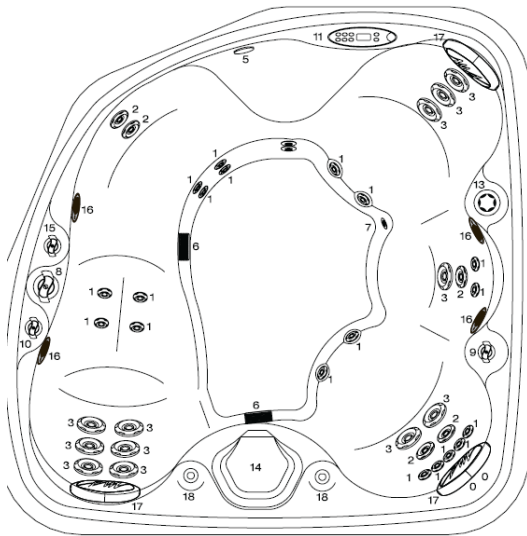

2011 MIRAGE

Dimensions	200CMx200CM
Height	89CM
Corner Radius	30.5CM
Seating Capacity/Positions	4/5
Weight Dry/Lbs	204K
Weight Full/Lbs	1206K
Water Capacity/Gallons	1003L
Total Therapy Jets	38

0. 320-6742 HK 8 Directional Neck Jet
1. 320-6742 HK 8 Directional SS/Gray Jet Insert
1. 320-6743 HK 8 Spinning SS/Gray Jet Insert
1. 320-6754 HK 8 Jet Assembly

2. 320-6744 HK 12 Directional SS/Gray Jet Insert
2. 320-6745 HK 12 Spinning SS/Gray Jet Insert
2. 320-6746 HK 12 Multi-Port SS/Gray Jet Insert
2. 320-6755 HK 12 Jet Assembly
2. 320-6709 HK 12 Compensator Ring
3. 320-6747 HK 16 Directional SS/Gray Jet Insert
3. 320-6748 HK 16 Spinning SS/Gray Jet Insert
3. 320-6749 HK 16 Multi-Port SS/Gray Jet Insert
3. 320-6756 HK 16 Jet Assembly
5. 20301 LED Light
5. 740-0575 Light Assembly
6. 320-6758 Suction Cover
6. 320-6759 Compensator Ring
6. 320-6760 Suction Fitting
7. 320-6752 Drain Fitting
8. 350-6317 Tri-Zone Handle & Insert
8. 350-6312 Tri-Zone Assembly
8. 350-6322 Tri-Zone Handle
8. 350-6323 Tri-zone Cap
- 9 & 10. 350-6319 Neck Jet Valve
10. 340-6253 Air Control
10. 350-6327 Air Control Cap
10. 350-6328 Air Control Handle
11. 650-0665 Topside Panel
11. 650-0668 Topside Panel Overlay
13. 990-0793 Frog Assembly
13. 990-0775 Frog Cartridge Holder

13. 990-0790 Frog Cap
14. 370-0597 Filter Lid (State Color)
15. 350-6318 Waterfall Valve
15. 350-6316 Waterfall Handle
15. 350-6301 Waterfall Insert
16. 740-0177 Speaker
18. 740-0202 Water Feature Fitting
19. 740-0169 Constellation Light Shell
19. 740-0171 Constellation Light Lens
20. 26019 Pillows
- ** 320-6742 Frog Return Jet Insert
- ** 320-6742 Ozone Return Jet Insert
- ** 630-6122 Pump
- ** 600-6303 PC Board
- ** 600-6212 Sensors
- ** 740-0657 Heater