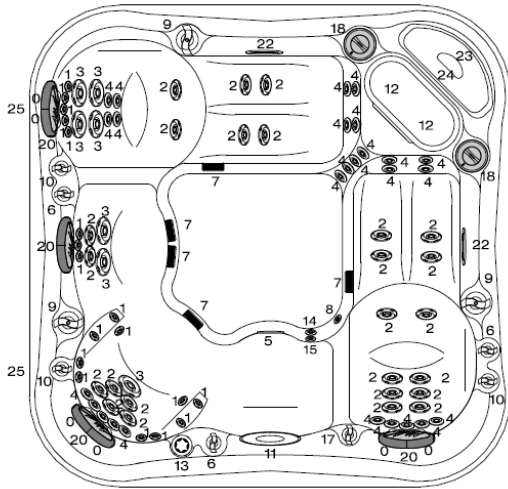

2011 INTERNATIONAL **PARTS BOOK**

2011 Show

Dimensions	228CMx238CM
Height	89CM
Corner Radius	43CM
Seating Capacity/Positions	5/5
Weight Dry/Lbs	499K
Weight Full/Lbs	2296K
Water Capacity/Gallons	1798L
Total Therapy Jets	82