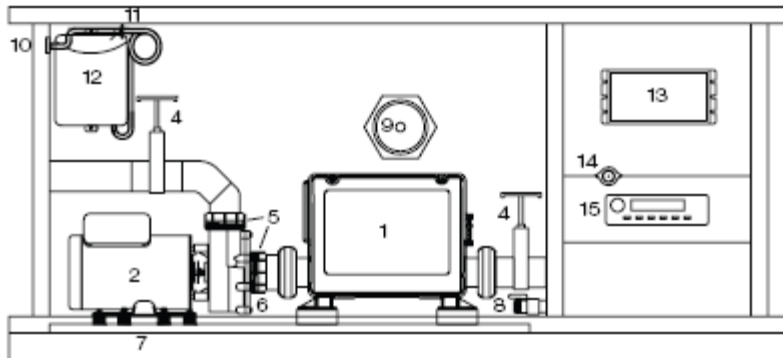

2011 530 Equipment

1. 650-0673 Spa Pack
2. 630-6122 Pump 1
4. 350-6225 Slice Valves
5. 600-0878 Pump Unions
6. 630-6102 Pump Plug
7. 630-6121 Motor Mounts
8. 360-0215 Drain Valve
9. 740-0682 LED Light
10. 630-6023 Ozone Fitting
11. 350-0520 1/4" Check Valve
12. 20170 Ozonator
13. 740-0155 Power Supply Stereo
14. 740-0162 MP3/i-Pod Jack
15. 740-0188 CD Player
- ** 740-0680 Ipod Docking Station