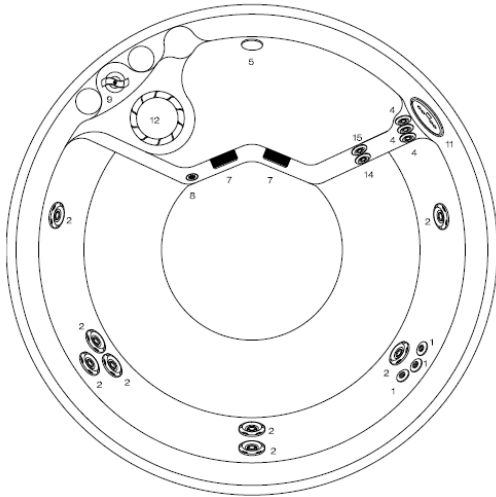

2011 ENVY

Dimensions	193CM Diameter
Height	89CM
Seating Capacity/Positions	4/5
Weight Dry/Lbs	250K
Weight Full/Lbs	1195K
Water Capacity/Gallons	946L
Total Therapy Jets	14

1. 320-6742 HK 8 Directional SS/Gray Jet Insert
1. 320-6743 HK 8 Spinning SS/Gray Jet Insert
1. 320-6754 HK 8 Jet Assembly
2. 320-6744 HK 12 Directional SS/Gray Jet Insert
2. 320-6745 HK 12 Spinning SS/Gray Jet Insert
2. 320-6746 HK 12 Multi-Port SS/Gray Jet Insert
2. 320-6755 HK 12 Jet Assembly
2. 320-6709 HK 12 Compensator Ring
4. 320-6646 HK 40 SS Escutcheon
4. 320-6639 HK 40 Jet Back
4. 320-6624A HK 40 Wall Fitting
5. 20301 LED Light
5. 740-0575 Light Assembly
7. 320-6758 Suction Cover
7. 320-6759 Compensator Ring
7. 320-6760 Suction Fitting
8. 320-6752 Floor Drain
11. 650-0665 Topside Panel
11. 650-0668 Topside Panel Overlay
12. 370-0209 Filter Canister
15. 320-6742 Ozone Return Jet Insert
- ** 370-0599 Filter Lid
- ** 630-6122 Pump
- ** 600-6303 PC Board
- ** 600-6212 Sensors
- ** 740-0657 Heater