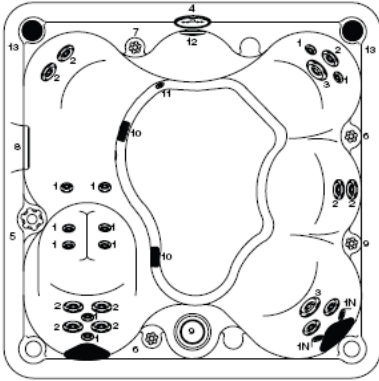

2011 425

Dimensions	195.5CMx195.5CM
Height	86CM
Seating Capacity/Positions	4/5
Weight Dry/Lbs	215K
Weight Full/Lbs	1350K
Water Capacity/Gallons	1136L
Total Therapy Jets	35

1. 320-6724 HK 8 Directional SS/Gray Jet Insert
1. 320-6725 HK 8 Spinning SS/Gray Jet Insert
1. 320-6754 HK 8 Jet Assembly
2. 320-6726 HK 12 Directional SS/Gray Jet Insert
2. 320-6727 HK 12 Spinning SS/Gray Jet Insert
2. 320-6728 HK 12 Multi-Port SS/Gray Jet Insert
2. 320-6755 HK 12 Jet Assembly
3. 320-6729 HK 16 Directional SS/Gray Jet Insert
3. 320-6730 HK 16 Spinning SS/Gray Jet Insert
3. 320-6756 HK 16 Jet Assembly
4. 650-0674 Topside Control Panel
4. 650-0676 Overlay 1 Pump
5. 350-6304 Complete Valve
5. 350-6335 Valve Handle and Insert
6. 340-6251 Air Control
7. 350-6303 Waterfall Valve
8. 370-0681 Waterfall Fitting
9. 370-0249 Filter Canister
10. 320-6758 Suction Cover
10. 320-6759 Compensator Ring
10. 320-6760 Suction Fitting
11. 320-6735 Floor Drain
10. 350-6318 Neck Jet Valve
12. 740-0682 LED Light
12. 740-0662 Light Housing
- ** 740-0169 Waterfall Light
- ** 990-6373 Pillows
- ** 630-6122 Pump 1
- ** 600-6212 Sensors