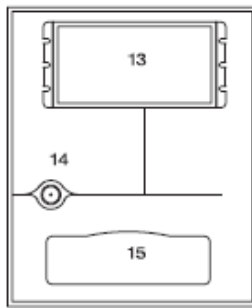

2011 660 Equipment

1. 650-0673 Spa Pack
2. 630-6122 Pump 1
3. 630-6119 Pump 2
4. 350-6225 Slice Valves
5. 600-0878 Pump Unions
6. 630-6102 Pump Plug
7. 630-6121 Motor Mounts
8. 360-0215 Drain Valve
9. 740-0682 LED Light
10. 630-6023 Ozone Fitting
11. 350-0520 1/4" Check Valve
12. 20170 Ozonator
13. 740-0155 Power Supply Stereo
14. 740-0162 MP3/I-Pod Jack
15. 740-0188 CD Player
- ** 740-0680 I-pod Docking Station