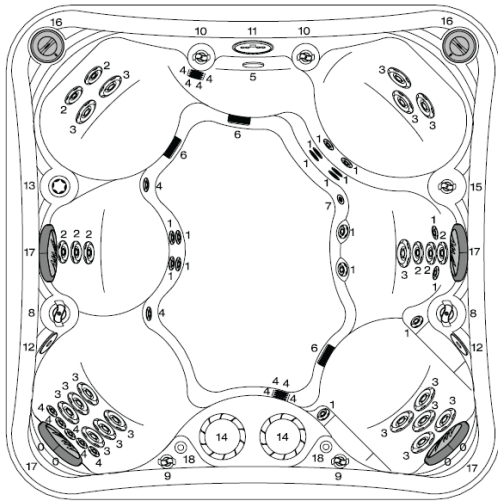

2011 EUPHORIA

Dimensions	228CMx228CM
Height	89CM
Corner Radius	30.5CM
Seating Capacity/Positions	7/7
Weight Dry/Lbs	374K
Weight Full/Lbs	1887K
Water Capacity/Gallons	400
Total Therapy Jets	58

0. 320-6742 HK 8 Directional Neck Jet 1. 320-6742 HK 8 Directional SS/Gray Jet Insert 1. 320-6743 HK 8 Spinning SS/Gray Jet Insert 1. 320-6754 HK 8 Jet Assembly 2. 320-6744 HK 12 Directional SS/Gray Jet Insert 2. 320-6745 HK 12 Spinning SS/Gray Jet Insert 2. 320-6746 HK 12 Multi-Port SS/Gray Jet Insert 2. 320-6755 HK 12 Jet Assembly 3. 320-6747 HK 16 Directional SS/Gray Jet Insert 3. 320-6748 HK 16 Spinning SS/Gray Jet Insert 3. 320-6749 HK 16 Multi-Port SS/Gray Jet Insert 3. 320-6756 HK 16 Jet Assembly 4. 320-6646 HK 40 SS Escutcheon 4. 320-6639 HK 40 Jet Back 4. 320-6624A HK 40 Wall Fitting 5. 20301 LED Light 5. 740-0575 Light Assembly 6. 320-6758 Suction Cover 6. 320-6759 Compensator Ring 6. 320-6760 Suction Fitting 7. 320-6752 Floor Drain 8. 350-6317 Tri-Zone Handle & Insert 8. 350-6312 Tri-Zone Assembly	8. 350-6322 Tri-Zone Handle 8. 350-6323 Tri-zone Cap 9. 350-6319 Neck Jet Valve 10. 340-6253 Air Control 10. 350-6327 Air Control Cap 10. 350-6328 Air Control Handle 11. 650-0665 Topside Panel 11. 650-0669 Topside Panel Overlay 12. 650-0666 Auxiliary Panel 12. 650-0709 Auxiliary Panel Overlay 13. 990-0793 Frog Assembly 13. 990-0775 Frog Cartridge Holder 13. 990-0790 Frog Cap 14. 370-0598 Filter Lid (State Color) 1. 320-6742 Frog Return Jet Insert 1. 320-6742 Ozone Return Jet Insert 15. 350-6318 Waterfall Valve 15. 350-6316 Waterfall Handle 15. 350-6301 Waterfall Insert ** 740-0169 Constellation Light Shell ** 740-0171 Constellation Light Lens Shell 17. 26019 Pillows 18. 740-0202 Water Feature ** 630-6122 Pump 2 ** 630-6122 Pump 1 ** 600-6303 PC Board ** 600-6212 Sensors ** 740-0657 Heater