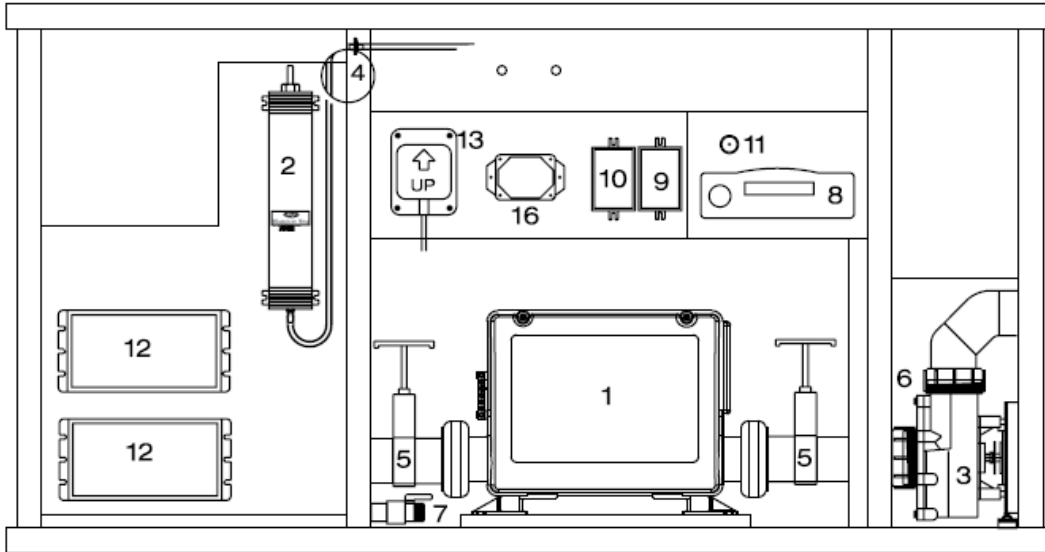

2011 Show Equipment

1. 650-0659 Spa Pack
1. 740-0657 Heater
1. 600-6299 PC Board
1. 600-6212 Sensor
2. 20170 Ozonator
3. 630-6122 Pump 1
4. 350-0520 1/4" Check Valve
5. 350-6225 Slice Valve
6. 600-0878 2" Union
7. 360-0215 Drain Bib with Cap
8. 740-0156 CD Player
8. 740-0685 Ipod Touch
8. 740-0684 Ipod Docking Station
8. 740-0203 DVD Player
9. 740-0167 I.R. Control Box
10. 740-0179 Equalizer Box
11. 740-0162 MP3/I-Pod Jack
12. 740-0155 Power Supply Stereo
13. 20058 Spa Monitor
16. 740-0168 LED Control Box
- ** . 740-0611 Heater Gasket
- ** . 630-6122 Pump 2 & 3