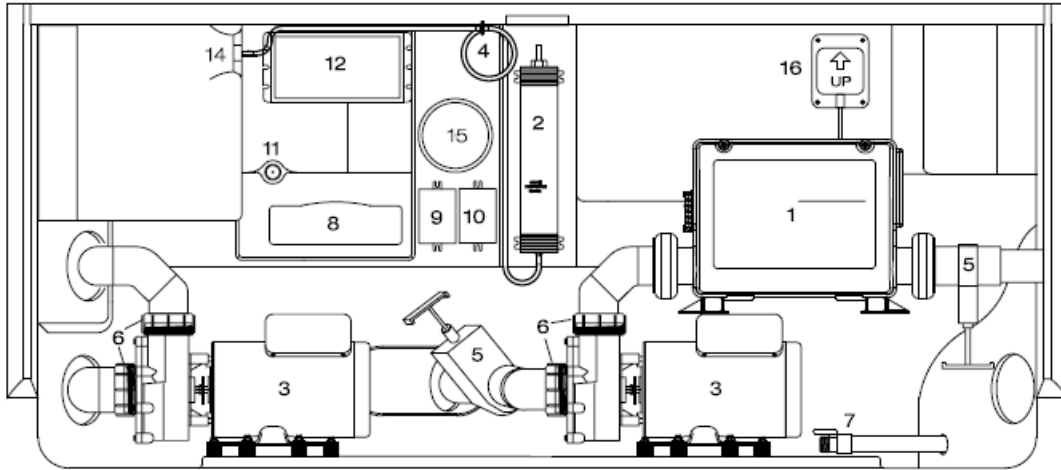

2011 Destiny Equipment

1. 650-0673 Spa Pack
1. 600-6303 PC Board
1. 740-0657 Heater
1. 600-6212 Sensor
2. 20170 Ozonator
3. 630-6122
4. 350-0520 1/4" Check Valve
5. 350-6225 Slice Valve
6. 600-0878 2" Union
7. 360-0215 Drain Bib with Cap
8. 740-0156 CD Player
8. 740-0685 Ipod Touch
8. 740-0684 Ipod Docking Station
9. 740-0179 Equalizer Box
10. 740-0167 I.R. Control Box
11. 740-0162 MP3/I-Pod Jack
12. 740-0155 Power Supply Stereo
14. 630-2023 Ozone Nipple
15. 20301 LED Light
16. 20058 Spa Monitor (optional)
- ** 740-0168 LED Control Box
- ** 740-0611 Heater Gasket