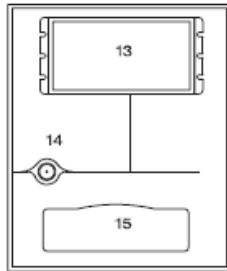

2011 322 Equipment

1. 650-0673 Spa Pack
2. 630-6122 Pump
3. 350-6225 Slice Valves
4. NOT AVAILABLE
5. 600-0878 Pump Unions
6. 630-6102 Pump Plug
7. 630-6121 Motor Mounts
8. 740-0682 LED Light
9. 360-0215
10. 630-6023 Ozone Fitting
11. 20170 Ozoneator
12. 350-0520 1/4" Check Valve
13. 740-0155 Power Supply Stereo
14. 740-0162 MP3/I-Pod Jack
15. 740-0188 CD Player
- ** 740-0680 Docking Station