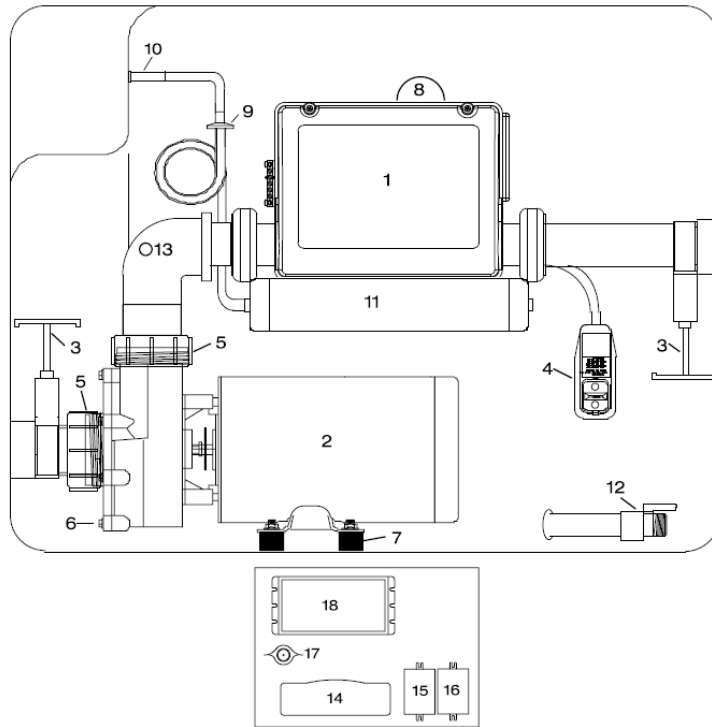

2011 Spirit

1. 650-0673 Spa Pack
1. 600-6303 PC Board
1. 740-0657 Heater
1. 600-6212 Sensor
2. 630-6122 Pump
3. 350-6225 Slice Valve
4. NOT AVAILABLE
5. 600-0878 2" Union
6. 630-6102 Pump Plug
7. 630-6121 Motor Mounts
8. 20301 LED Light
9. 350-0520 1/4" Check Valve
10. 630-2023 Ozone Nipple
11. 20170 Ozonator
12. 360-0215 Drain Bib with Cap
13. 630-0381 Elbow with Bleed Plug
14. 740-0156 CD Player
14. 740-0685 Ipod Touch
14. 740-0685 Ipod Docking Station
15. 740-0179 Equalizer Box
16. 740-0167 I.R. Control Box
17. 740-0162 MP3/i-Pod Jack
18. 740-0155 Power Supply Stereo
- ** 20058 Spa Monitor (optional)
- ** 740-0168 LED Control Box
- ** 740-0611 Heater Gasket