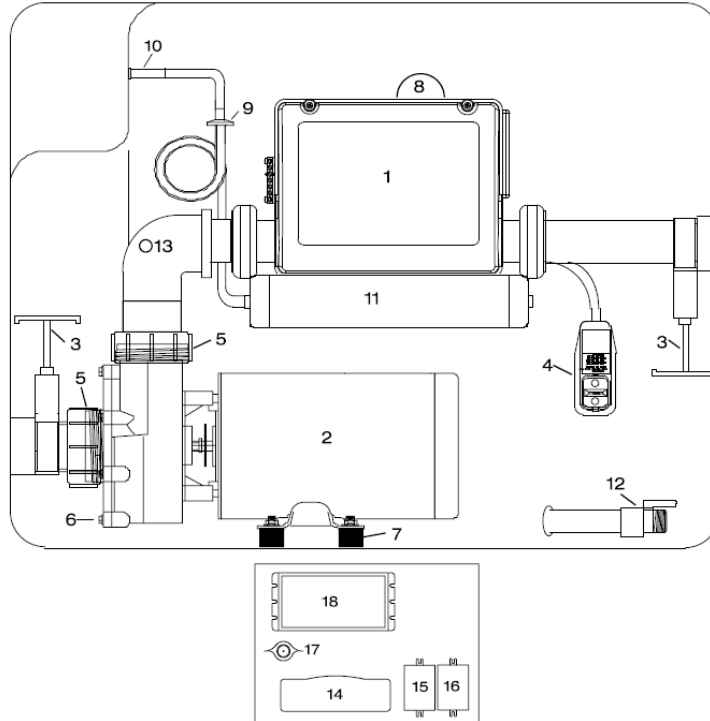

2011 Mirage

1. 650-0673 Spa Pack
1. 600-6303 PC Board
1. 740-0657 Heater
1. 600-6212 Sensor
2. 630-6122 Pump
3. 350-6225 Slice Valve
4. NOT AVAILABLE
5. 600-0878 2" Union
6. 630-6102 Pump Plug
7. 630-6121 Motor Mounts
8. 20301 LED Light
9. 350-0520 1/4" Check Valve
10. 630-2023 Ozone Nipple
11. 20170 Ozonator
12. 360-0215 Drain Bib with Cap
13. 630-0381 Elbow with Bleed Plug
14. 740-0156 CD Player
14. 740-0685 Ipod Touch
14. 740-0684 Ipod Docking Station
15. 740-0179 Equalizer Box
16. 740-0165 I.R. Control Box
17. 740-0162 MP3/I-Pod Jack
18. 740-0155 Power Supply Stereo
- ** Spa Monitor (optional)
- ** 740-0168 LED Control Box
- ** 740-0611 Heater Gasket