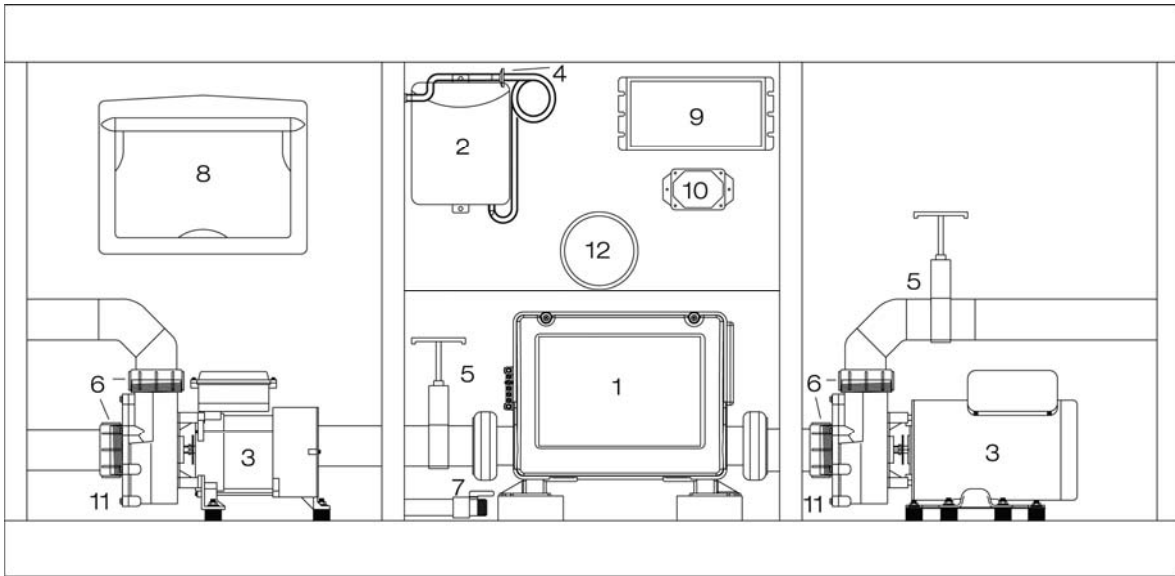

2011 Wish Equipment

1. 650-0673 Spa Pack
1. 600-6303 PC Board
1. 740-0657 Heater
1. 600-6212 Sensor
2. 20170 Ozonator
3. 630-6122 Pump
4. 350-0520 1/4" Check Valve
5. 350-6225 Slice Valve
6. 600-0878 2" Union
7. 360-0215 Drain Bib with Cap
8. 740-0156 CD Player
8. 740-0685 Ipod Touch
8. 740-0684 Ipod Docking Station
9. 740-0155 Power Supply Stereo
10. 740-0167 I.R. Control Box
12. 20301 Spa Light
14. 630-2023 Ozone Nipple
- ** 20058 Spa Monitor (optional)
- ** 740-0168 LED Control Box
- ** 740-0611 Heater Gasket