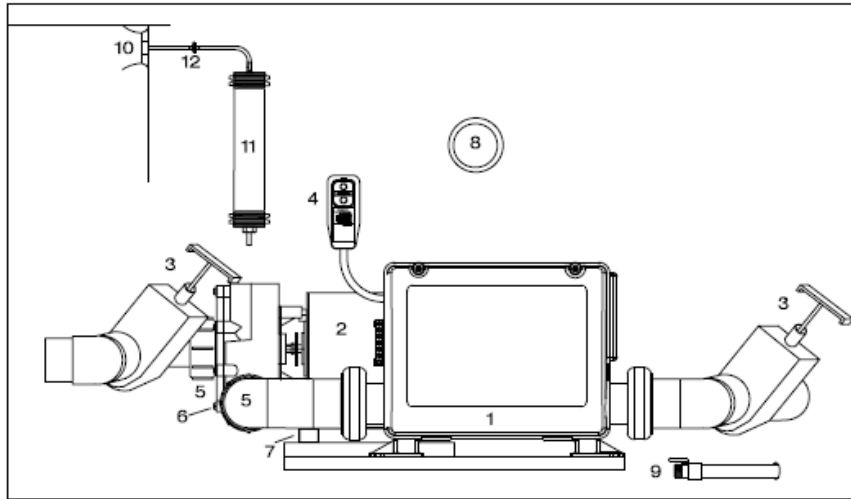

2011 322 Equipment

1. 650-0673 Spa Pack
2. 630-6122 Pump
3. 350-6225 Slice Valves
4. NOT AVAILABLE
5. 600-0878 Pump Unions
6. 630-6102 Pump Plug
7. 630-6121 Motor Mounts
8. 740-0682 LED Light
9. 360-0215
10. 630-6023 Ozone Fitting
11. 20170 Ozoneator
12. 350-0520 1/4" Check Valve
13. 740-0155 Power Supply Stereo
14. 740-0162 MP3/I-Pod Jack
15. 740-0188 CD Player
- ** 740-0680 Docking Station