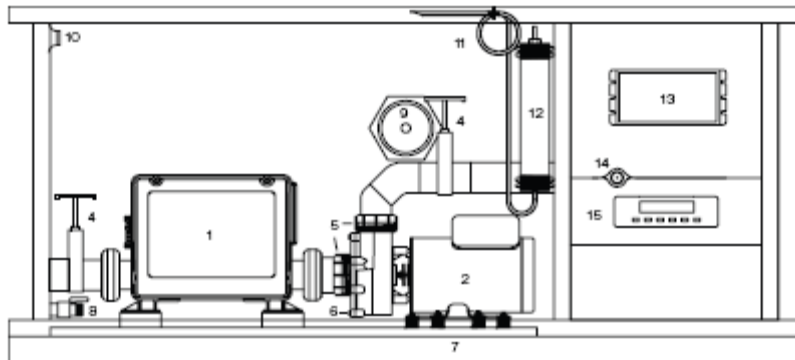

425 Equipment

1. 650-0673 Spa Pack
2. 630-6122 Pump
3. 350-6225 Slice Valves
5. 600-0878 Pump Unions
6. 630-6102 Pump Plug
7. 630-6121 Motor Mounts
8. 740-0682 LED Light
9. 360-0215 Drain Bib
10. 630-6023 Ozone Fitting
11. 20170 Ozonator
12. 350-0520 1/4" Check Valve
13. 740-0155 Power Supply Stereo
14. 740-0162 MP3/i-Pod Jack
15. 740-0188 CD Player
- ** 740-0569 GFCI Cord
- ** 740-0680 Ipod Docking Station