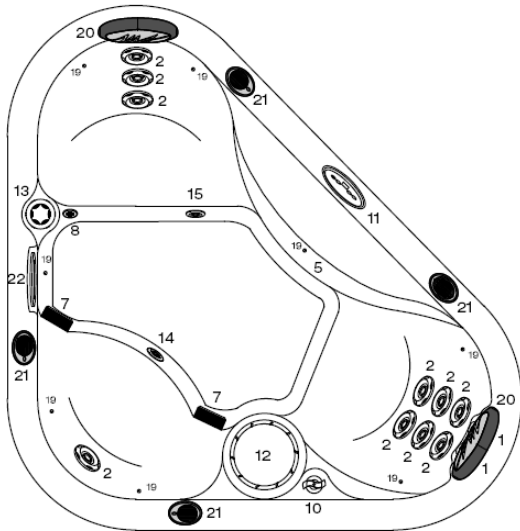

2011 RENDEZVOUS

Dimensions	172CMx172CMx208CM
Height	75CM
Corner Radius	43CM
Seating Capacity/Positions	2/3
Weight Dry/Lbs	136K
Weight Full/Lbs	701K
Water Capacity/Gallons	568L
Total Therapy Jets	12

1. 320-6742 HK 8 Directional SS/Gray Jet Insert
1. 320-6743 HK 8 Spinning SS/Gray Jet Insert
1. 320-6754 HK 8 Jet Assembly
2. 320-6744 HK 12 Directional SS/Gray Jet Insert
2. 320-6745 HK 12 Spinning SS/Gray Jet Insert
2. 320-6746 HK 12 Multi-Port SS/Gray Jet Insert
2. 320-6755 HK 12 Jet Assembly
2. 320-6709 HK 12 Compensator Ring
5. 20301 LED Light
5. 740-0575 Light Assembly
7. 320-6758 Suction Cover
7. 320-6759 Compensator Ring
7. 320-6760 Suction Fitting
8. 320-6752 Floor Drain
10. 350-6319 Neck Jet Valve
11. 650-0665 Topside Panel
11. 650-0668 Topside Panel Overlay
12. 370-0209 Filter Canister
13. 990-0793 Frog Assembly
13. 990-0775 Frog Cartridge Holder
13. 990-0790 Frog Cap
14. 320-6742 Frog Return Jet Insert
15. 320-6742 Ozone Return Jet Insert
- ** 370-0599 Filter Lid
19. 740-0169 Constellation Light Shell Side
19. 740-0171 Constellation Light Lens
20. 26019 Pillows
22. 370-0682 Waterfall Fitting
- ** 630-6122 Pump
- ** 600-6303 PC Board
- ** 600-6212 Sensors
- ** 740-0657 Heater