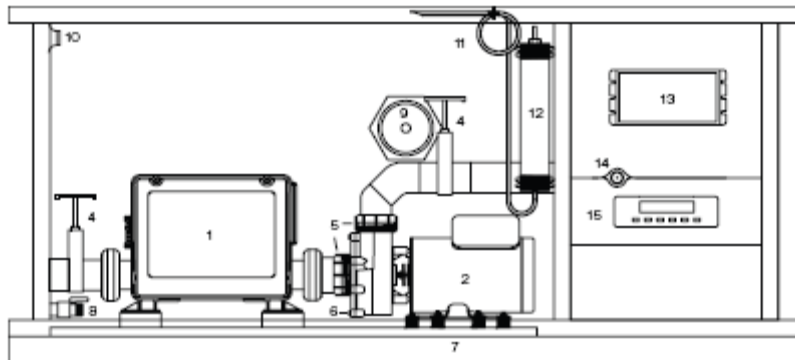

2011 435 Equipment

1. 650-0673 Spa Pack
2. 630-6122 Pump
2. 630-6119 Pump 2 (optional)
3. 350-6225 Slice Valves
5. 600-0878 Pump Unions
6. 630-6102 Pump Plug
7. 630-6121 Motor Mounts
8. 740-0682 LED Light
9. 360-0215 Drain Bib
10. 630-6023 Ozone Fitting
11. 20170 Ozonator
12. 350-0520 1/4" Check Valve
13. 740-0155 Power Supply Stereo
14. 740-0162 MP3/i-Pod Jack
15. 740-0188 CD Player
- ** . 740-0680 Ipod Docking Station