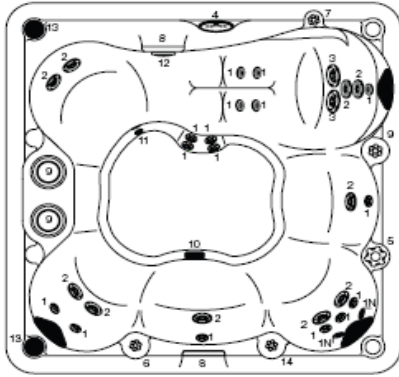

2011 530

Dimensions	213CMx213CM
Height	86CM
Seating Capacity/Positions	6/6
Weight Dry/Lbs	336K
Weight Full/Lbs	1659K
Water Capacity/Gallons	1323L
Total Therapy Jets	45

1. 320-6724 HK 8 Directional SS/Gray Jet Insert
1. 320-6725 HK 8 Spinning SS/Gray Jet Insert
1. 320-6754 HK 8 Jet Assembly
2. 320-6726 HK 12 Directional SS/Gray Jet Insert
2. 320-6727 HK 12 Spinning SS/Gray Jet Insert
2. 320-6728 HK 12 Multi-Port SS/Gray Jet Insert
2. 320-6755 HK 12 Jet Assembly
3. 320-6729 HK 16 Directional SS/Gray Jet Insert
3. 320-6730 HK 16 Spinning SS/Gray Jet Insert
3. 320-6756 HK 16 Jet Assembly
4. 650-0674 Topside Control Panel
4. 650-0675 Overlay for Topside
5. 350-6304 Complete Valve
5. 350-6335 Valve Handle and Insert
6. 340-6251 Air Control
7. 350-6303 Waterfall Valve
8. 370-0681 Waterfall Fitting
9. 370-0249 Filter Canister
10. 320-6758 Suction Cover
10. 320-6759 Compensator Ring
10. 320-6760 Suction Fitting
11. 320-6735 Floor Drain
10. 350-6318 Neck Jet Valve
12. 740-0682 LED Light
12. 740-0662 Light Housing
26. ** 740-0169 Waterfall Light
27. ** 990-6373 Pillows
28. ** 630-6122 Pump 1
29. ** 600-6212 Sensors