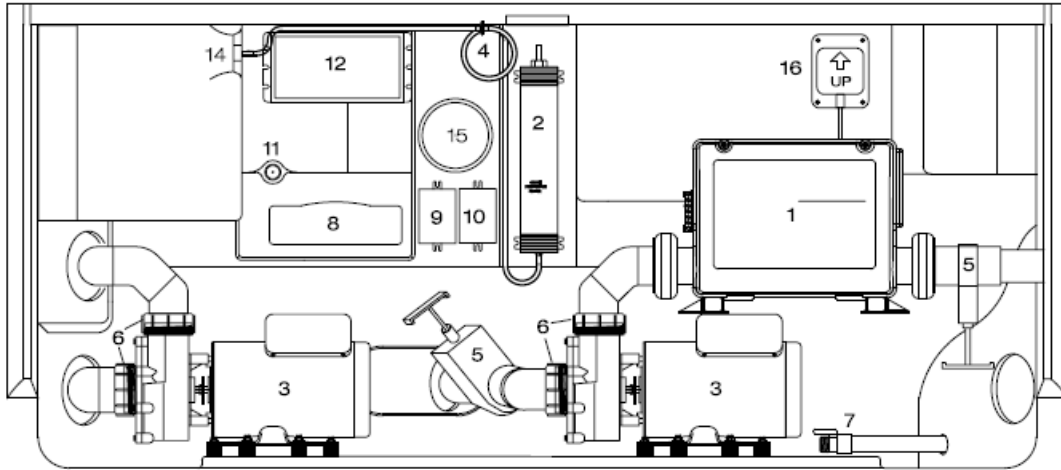

2011 Epic Equipment

1. 600-6212 Sensor
1. 650-0659 Spa Pack
1. 740-0657 Heater
1. 600-6299 PC Board
2. 20170 Ozonator
3. 630-6122 MP160 Pump
4. 350-0520 1/4" Check Valve
5. 350-6225 Slice Valve
6. 600-0878 2" Union
7. 360-0215 Drain Bib with Cap
8. 740-0156 CD Player
8. 740-0685 Ipod Touch
8. 740-0684 Ipod Docking Station
9. 740-0179 Equalizer Box
10. 740-0167 I.R. Control Box
11. 740-0162 MP3/I-Pod Jack
12. 740-0155 Power Supply Stereo
14. 630-2023 Ozone Nipple
16. 20058 Spa Monitor
- ** 740-0168 LED Control Box
- ** 740-0611 Heater Gasket