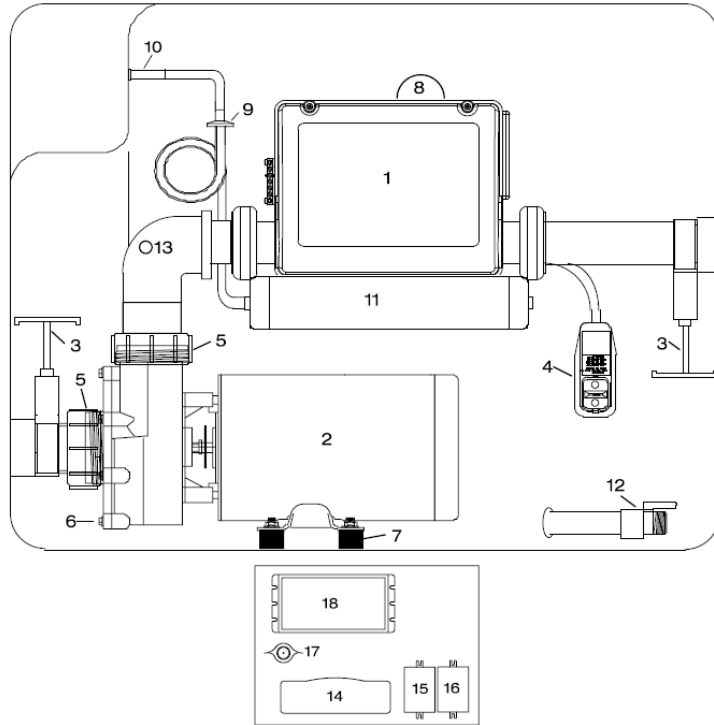

2011 Envy Equipment

1. 650-0673 Spa Pack
1. 600-6303 PC Board
1. 740-0657 Heater
1. 600-6212 Sensor
2. 630-6122 Pump
3. 350-6225 Slice Valve
4. NOT AVAILABLE
5. 600-0878 2" Union
6. 630-6102 Pump Plug
7. 630-6121 Motor Mounts
8. 20301 LED Light
9. 350-0520 1/4" Check Valve
10. 630-2023 Ozone Nipple
11. 20170 Ozonator
12. 360-0215 Drain Bib with Cap
13. 630-0381 Elbow with Bleed Plug
- ** 740-0611 Heater Gasket
- 14-18. NLA