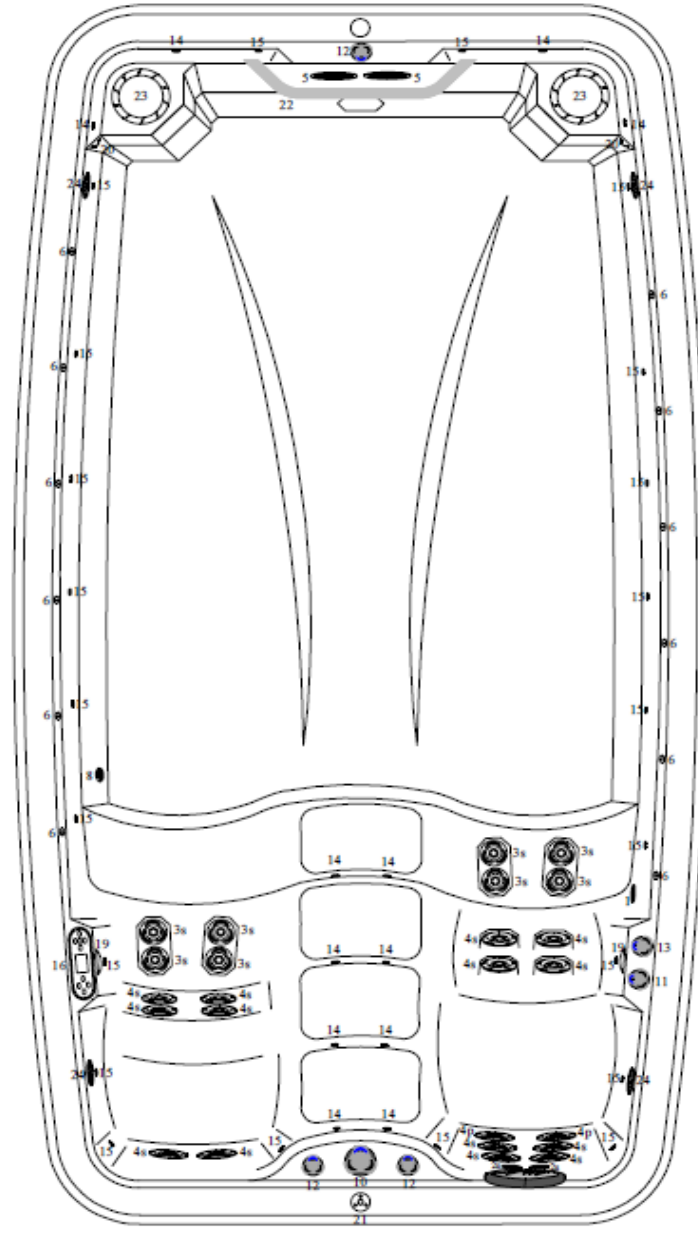

2018 EU

ATV EU Parts Book

2018 ATV-14 SPLASH

ATV-14 Specifications

size	168.5" x 89.5" x 56" h
	428 x 227 x 143 cm
water depth	48" / 122 cm
weight dry/full	2,140 lb / 16,526 lb
	971 kg / 7,496 kg
water capacity	1,725 gal / 6,529 l
electrical	50 A
pumps	3 Dual Speed
therapy jets	26
ATV Splash	2 Turbo Swim Jets
ATV Sport	6 Turbo Swim Jets

2018 ATV-14 SPLASH PARTS LIST

- 1. 320-6778 HK 40 Jet
- 2. 320-6754 HK 8 Jet Body Assy.
- 2. 320-6779 HK Directional Insert (2)
- 3. 320-6755 HK 12 Jet Body Assy.
- 3. 320-6780 HK 12 Directional Insert (8)
- 4. 320-6756 HK 16 Jet Body Assy.
- 4s. 320-6783 HK 16 Directional Insert (14)
- 4p. 320-6784 HK 16 Spinner Insert (2)
- 5. 320-6790 Swim Jet Assy. (2)
- 6. 740-0301 Fountain Assy. (12)
- 8. 320-6752 Floor Drain
- 10. 350-6311 Three Way Valve Assy. Less Cap & Handle
- 10. 350-6332 Three Way Valve Insert w/Handle
- 10. 350-6346 Three Way Valve Cap
- 10. 350-6344 Three Way Valve Handle
- 11. 350-6370 Neck Jet Valve Assy.
- 11. 350-6351 Neck Jet Cap
- 11. 350-6352 Neck Jet Handle
- 11. 350-6326 Neck Jet Valve Insert
- 12. 350-6345 Air Control
- 12. 350-6349 Air Control Cap
- 12. 350-6348 Air Control Handle
- 13. 350-6373 Waterfall Valve Assy.
- 13. 350-6351 Waterfall Valve Cap
- 13. 350-6350 Waterfall Valve Handle
- 13. 350-6326 Waterfall Valve Insert
- 14. & 15. 740-0376 Constellation Light Lens (34)
- 14. & 15. 740-0288 LED 2-Way (2)
- 14. & 15. 740-0289 LED 4-way (2)
- 14. & 15. 740-0290 LED 6-Way (4)
- 16. 740-0721 Topside Panel
- 16. 650-0743 Topside Overlay 1-Pump
- 19. 990-8000 Hardware for Rowing Kit
- 19. 990-8003 Plate for Rowing Kit
- 21. 990-8002 Swim Tether Kit
- 22. 300-6233 Grab Rail
- 23. 370-0213 Canister Assy.
- 23. 20499 Filter 90'
- 24. 740-0698 Speaker (4)
- 25. 990-6380 Pillow (1)