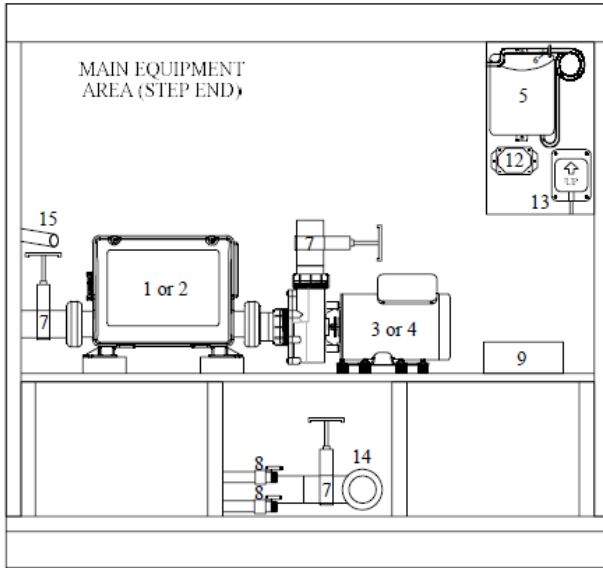

2018 ATV-14 SPORT EQUIPMENT

MOUNTED ON
SIDE OF UNIT

1. 650-0747 Equipment Pack
1. 600-6308 PC Board
1. 600-6212 Sensor
1. 740-0656 Heater
3. 630-6122 Pump 2 Speed
5. 650-0558 Ozonator
7. 350-6225 2" Slice Valve
8. 360-0215 Hose Bib Drain
9. 740-0208 Power Supply
10. 740-0697 Stereo
11. 740-0704 Audio Expansion Port
12. 740-0293 LED Light Controller
13. 740-0710 WIFI Controller
14. Drain
15. Electrical Conduit
- **740-0611 Heater Gasket
- ** 630-0428 Pump O-Ring