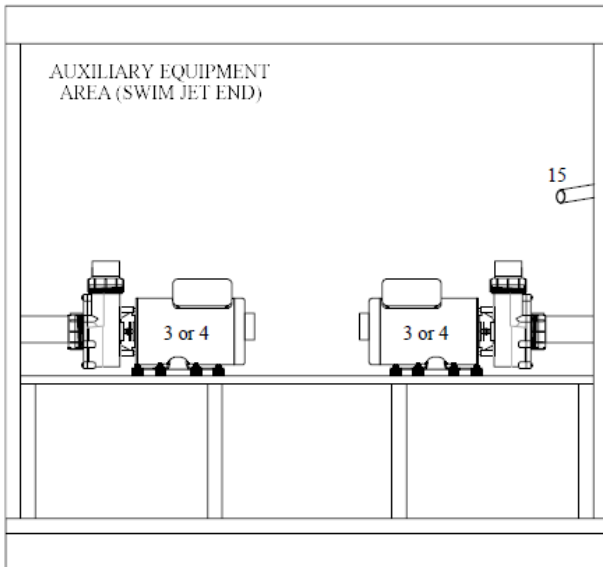

2018 ATV-14 SPORT EQUIPMENT

MOUNTED ON
SIDE OF UNIT

1. 650-0747 Equipment Pack
1. 600-6308 PC Board
1. 600-6212 Sensor
1. 740-0656 Heater
3. 630-6122 Pump 2 Speed
5. 650-0558 Ozonator
7. 350-6225 2" Slice Valve
8. 360-0215 Hose Bib Drain
9. 740-0208 Power Supply
10. 740-0697 Stereo
11. 740-0704 Audio Expansion Port
12. 740-0293 LED Light Controller
13. 740-0710 WIFI Controller
14. Drain
15. Electrical Conduit
- **740-0611 Heater Gasket
- ** 630-0428 Pump O-Ring