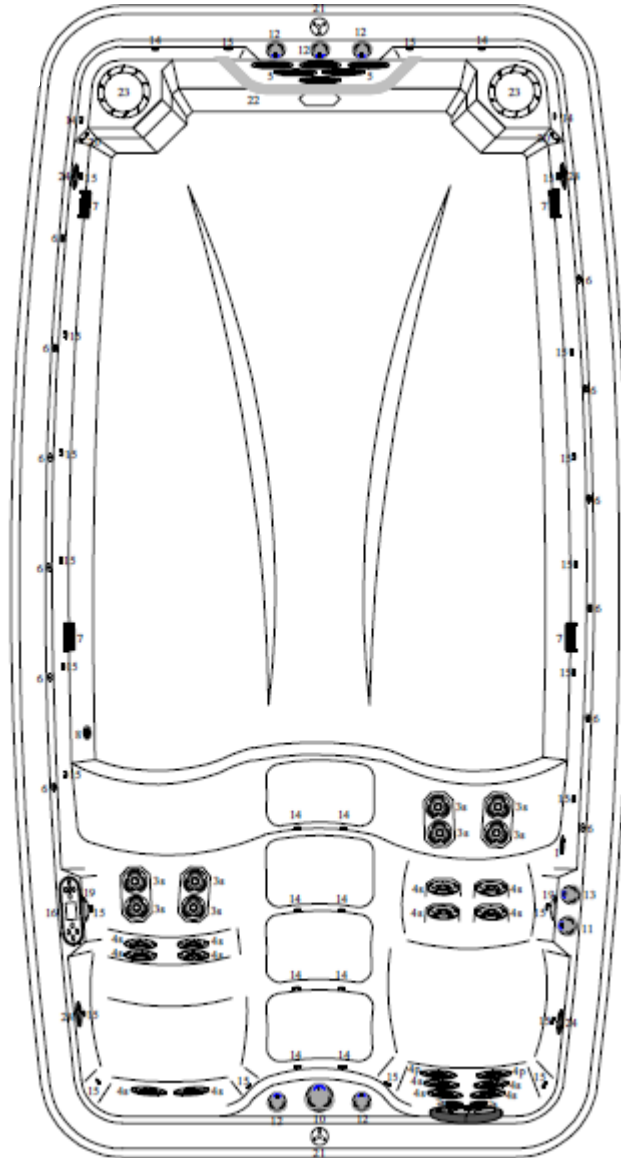

2018 ATV-14 SPORT

ATV-14 Specifications

size	168.5" x 89.5" x 56" h
	428 x 227 x 143 cm
water depth	48" / 122 cm
weight dry/full	2,140 lb / 16,526 lb
	971 kg / 7,496 kg
water capacity	1,725 gal / 6,529 l
electrical	50 A
pumps	3 Dual Speed
therapy jets	26
ATV Splash	2 Turbo Swim Jets
ATV Sport	6 Turbo Swim Jets