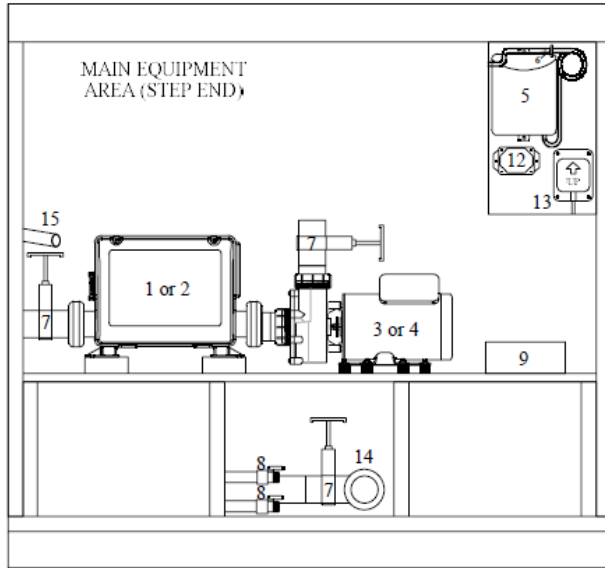

2018 ATV KONA EQUIPMENT

MOUNTED ON
SIDE OF UNIT

1. 650-0747 Equipment Pack
1. 600-6308 PC Board
1. 600-6212 Sensor
1. 740-0656 Heater
3. 630-6122 Pump 2 Speed
4. 630-6157 Pump 2 Speed (2-1/2" union)
5. 650-0558 Ozonator
7. 350-6225 2" Slice Valve
8. 360-0215 Hose Bib Drain
9. 740-0208 Power Supply
10. 740-0697 Stereo
11. 740-0704 Audio Expansion Port
12. 740-0293 LED Light Controller
13. 740-0710 WIFI Controller
14. Drain
15. Electrical Conduit
- **740-0611 Heater Gasket
- **630-0428 Pump O-Ring