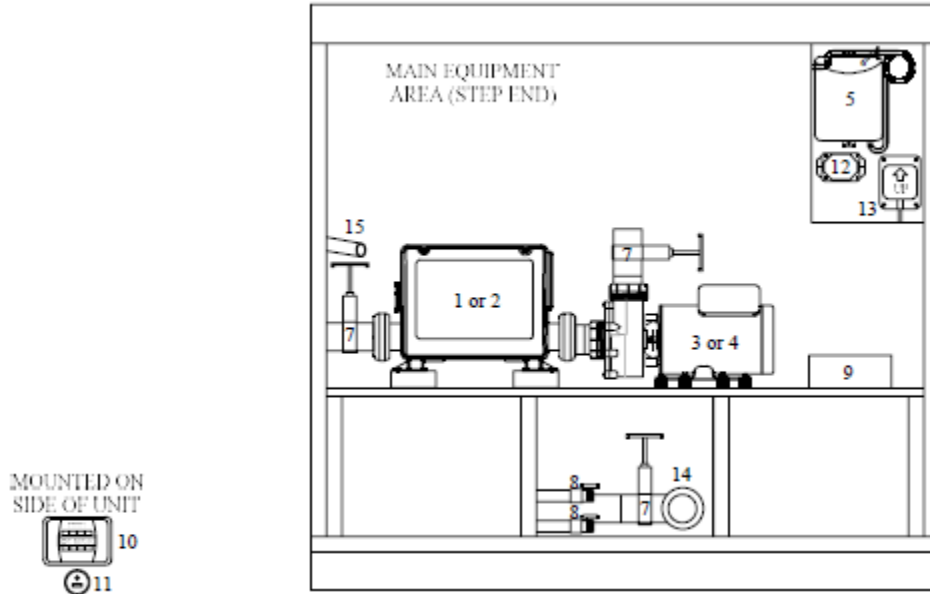

2018 ATV-14 SPLASH EQUIPMENT

1. 650-0747 Equipment Pack
1. 600-6308 PC Board
1. 600-6212 Sensor
1. 740-0656 Heater
3. 630-6122 Pump 2 Speed
5. 650-0558 Ozonator
7. 350-6225 2" Slice Valve
8. 360-0215 Hose Bib Drain
9. 740-0208 Power Supply
10. 740-0697 Stereo
11. 740-0704 Audio Expansion Port
12. 740-0293 LED Light Controller
13. 740-0710 WIFI Controller
14. Drain
15. Electrical Conduit
16. **740-0611 Heater Gasket
17. **630-0428 Pump O-Ring