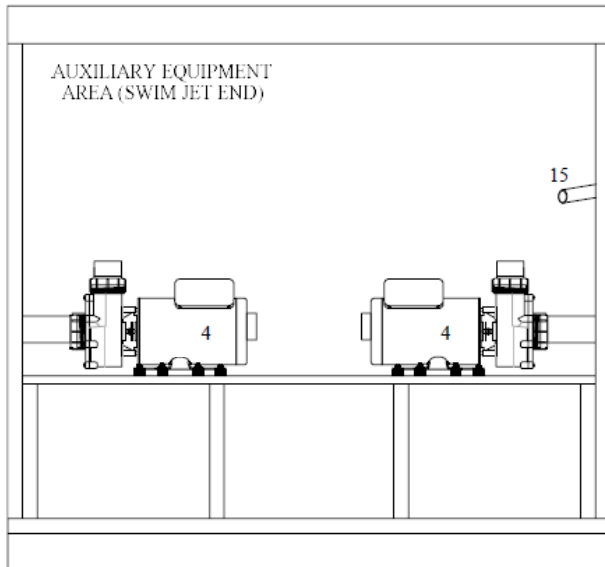

2018 ATV KONA EQUIPMENT

MOUNTED ON
SIDE OF UNIT

1. 650-0747 Equipment Pack
1. 600-6308 PC Board
1. 600-6212 Sensor
1. 740-0656 Heater
3. 630-6122 Pump 2 Speed
4. 630-6157 Pump 2 Speed (2-1/2" union)
5. 650-0558 Ozonator
7. 350-6225 2" Slice Valve
8. 360-0215 Hose Bib Drain
9. 740-0208 Power Supply
10. 740-0697 Stereo
11. 740-0704 Audio Expansion Port
12. 740-0293 LED Light Controller
13. 740-0710 WIFI Controller
14. Drain
15. Electrical Conduit
- **740-0611 Heater Gasket
- **630-0428 Pump O-Ring