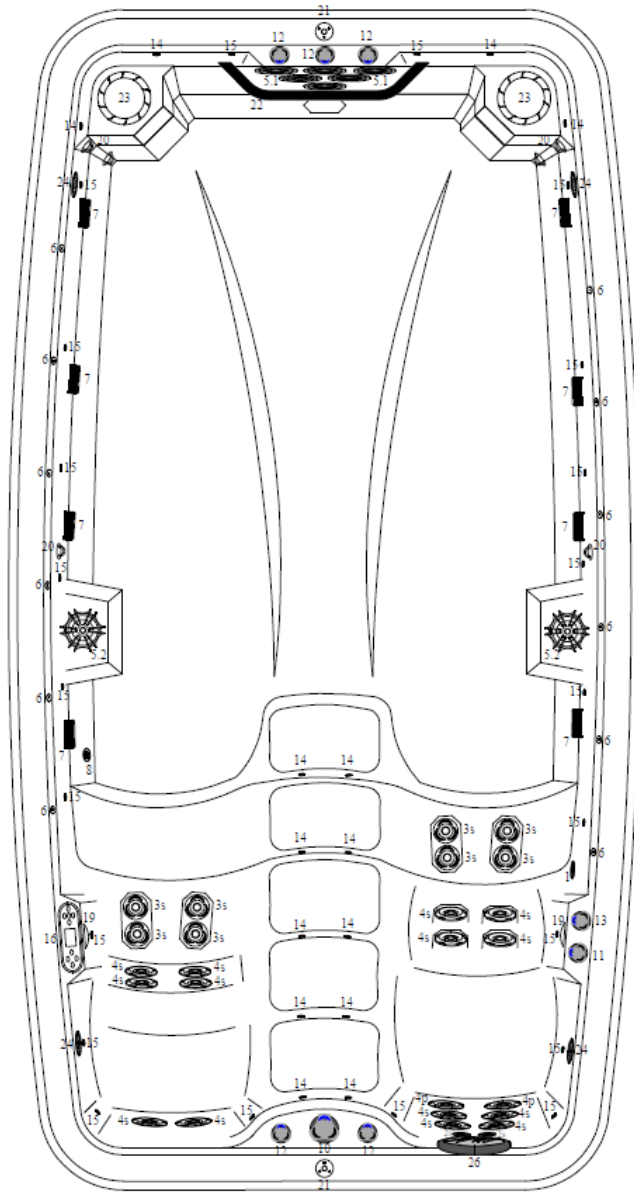

2018 ATV KONA

ATV-17 Specifications

size	204" x 89.5" x 61" h
	518 x 227 x 155 cm
water depth	53" / 135 cm
weight dry/full	3,060 lb / 22,450 lb
	1,388 kg / 10,180 kg
water capacity	2,400 gal / 9,085 l
electrical	50 amp / 32 A 3ph
pumps	3 dual speed
therapy jets	26
ATV Sport	6 Turbo Swim Jets
ATV Kona	6 Whitewater-4 Jets