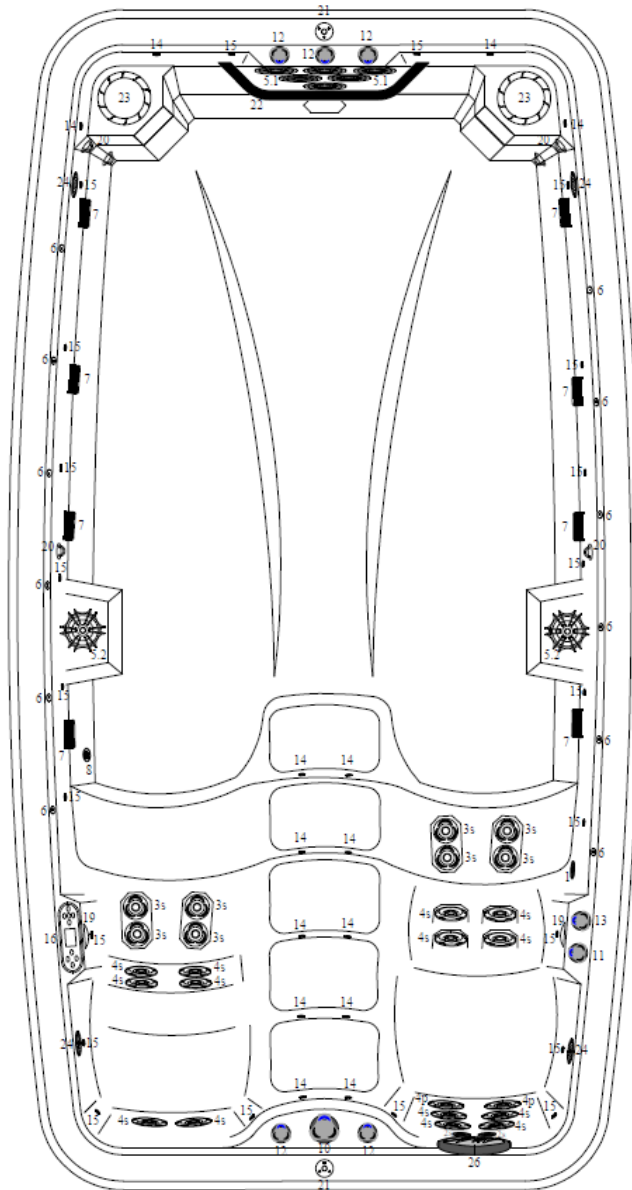

2018 ATV-17 Sport

ATV-17 Specifications

size	204" x 89.5" x 61" h
	518 x 227 x 155 cm
water depth	53" / 135 cm
weight dry/full	3,060 lb / 22,450 lb
	1,388 kg / 10,180 kg
water capacity	2,400 gal / 9,085 l
electrical	50 amp / 32 A 3ph
pumps	3 dual speed
therapy jets	26
ATV Sport	6 Turbo Swim Jets
ATV Kona	6 Whitewater-4 Jets