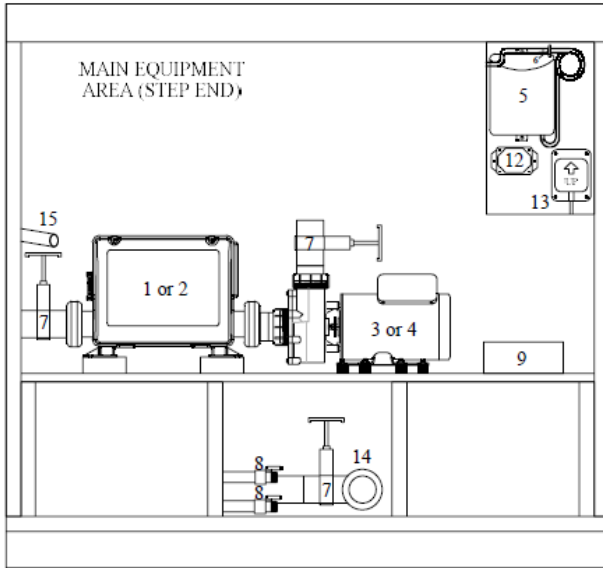

2018 ATV-17 SPORT EQUIPMENT

MOUNTED ON
SIDE OF UNIT

1. 650-0747 Equipment Pack
1. 600-6308 PC Board
1. 600-6212 Sensor
1. 740-0656 Heater
3. 630-6122 Pump 2 Speed
5. 650-0558 Ozonator
7. 350-6225 2" Slice Valve
8. 360-0215 Hose Bib Drain
9. 740-0208 Power Supply
10. 740-0697 Stereo
11. 740-0704 Audio Expansion Port
12. 740-0293 LED Light Controller
13. 740-0710 WIFI Controller
14. Drain
15. Electrical Conduit
- **740-0611 Heater Gasket
- ** 630-0428 Pump O-Ring