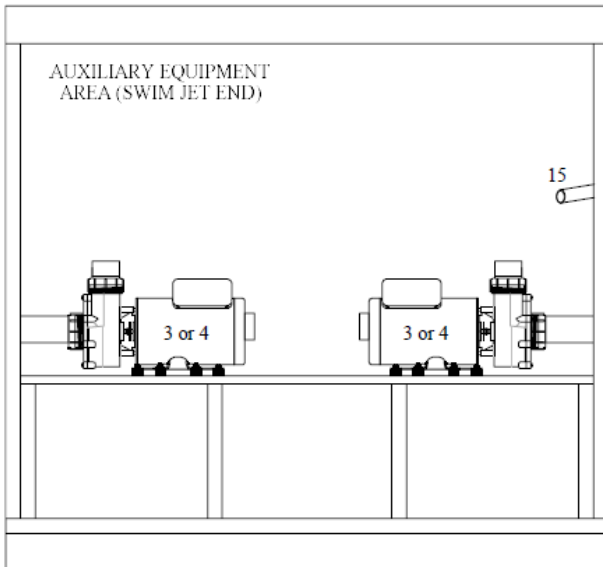

2018 ATV-17 SPORT EQUIPMENT

MOUNTED ON
SIDE OF UNIT

1. 650-0747 Equipment Pack
1. 600-6308 PC Board
1. 600-6212 Sensor
1. 740-0656 Heater
3. 630-6122 Pump 2 Speed
5. 650-0558 Ozonator
7. 350-6225 2" Slice Valve
8. 360-0215 Hose Bib Drain
9. 740-0208 Power Supply
10. 740-0697 Stereo
11. 740-0704 Audio Expansion Port
12. 740-0293 LED Light Controller
13. 740-0710 WIFI Controller
14. Drain
15. Electrical Conduit
- **740-0611 Heater Gasket
- ** 630-0428 Pump O-Ring